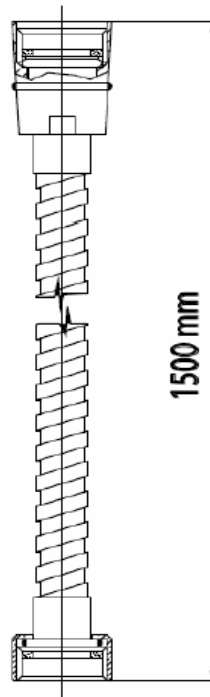

**TOTO**

**OTHERS**

**S232**

*Spare Parts*

**Product Features**

Shower Hose with Chromium (TOTO)

**Suggestion Fittings & Parts**

Remark : We reserve the right to change some parts for suitability.