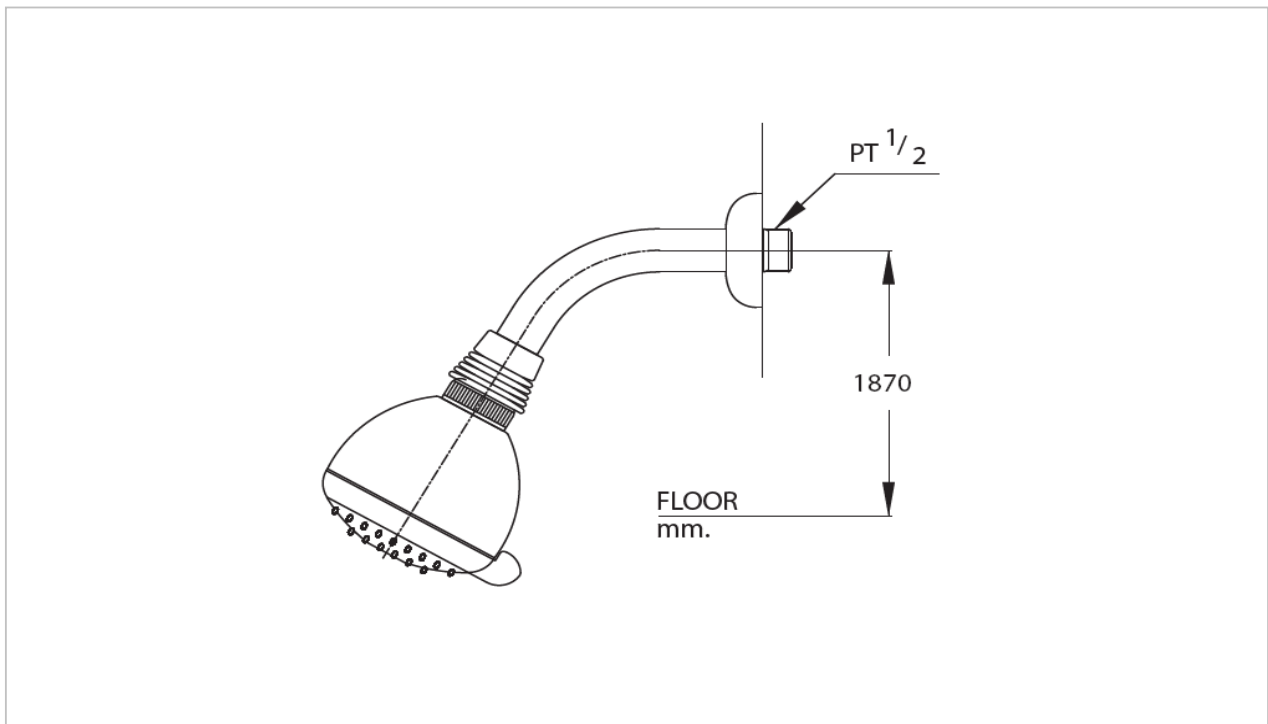

**TOTO**

**FAUCET&SHOWER**

**S217**

*Fixed Shower*

Product Features

Fixed Shower (3 Function)

Suggestion Fittings & Parts

Remark : We reserve the right to change some parts for suitability.