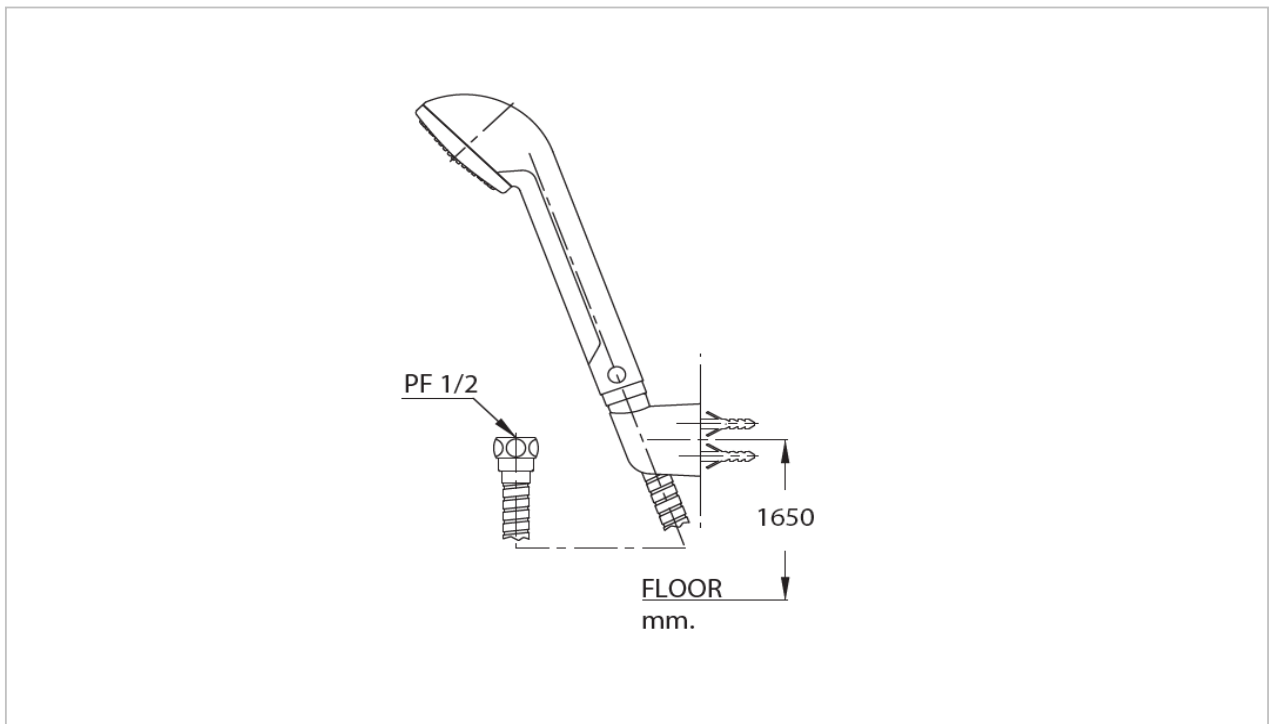

TOTO

FAUCET&SHOWER

S215K#WH,IR

Hand Shower

Product Features

Suggestion Fittings & Parts

Remark : We reserve the right to change some parts for suitability.

TOTO (THAILAND) CO.,LTD