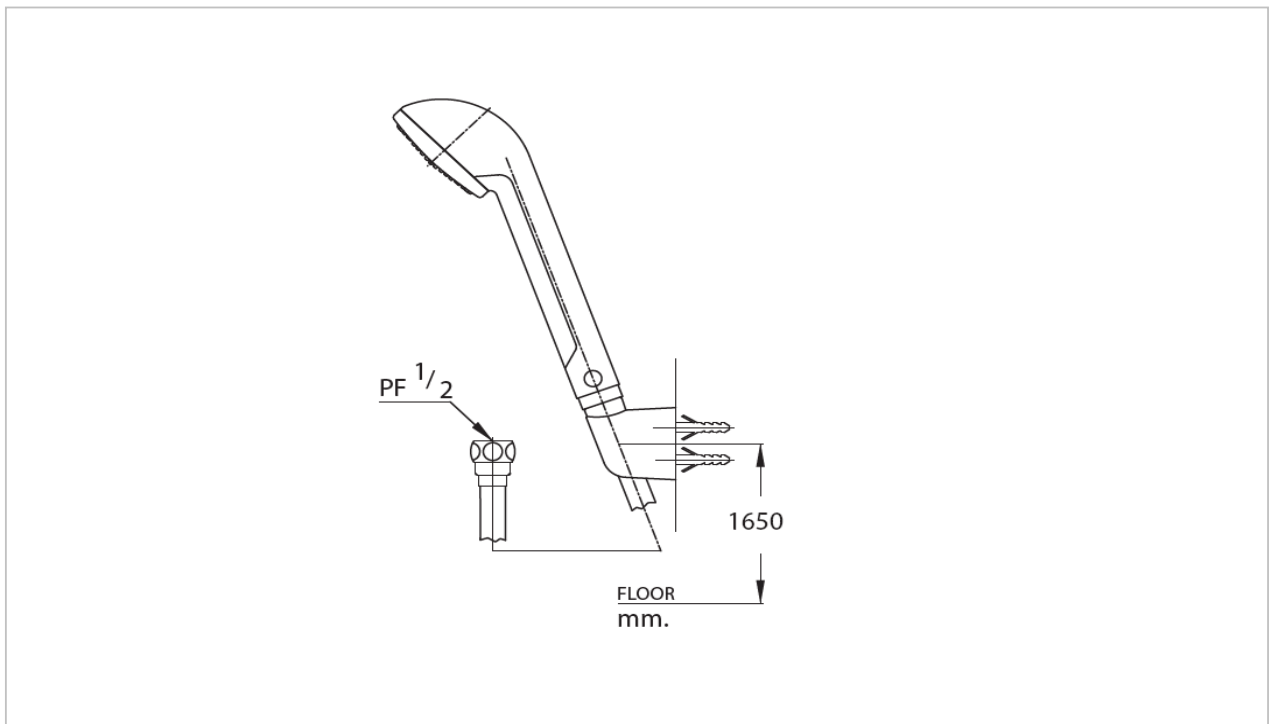

TOTO

FAUCET&SHOWER

S215#WH,IR

Hand Shower

Product Features

Suggestion Fittings & Parts

Remark : We reserve the right to change some parts for suitability.

TOTO (THAILAND) CO.,LTD