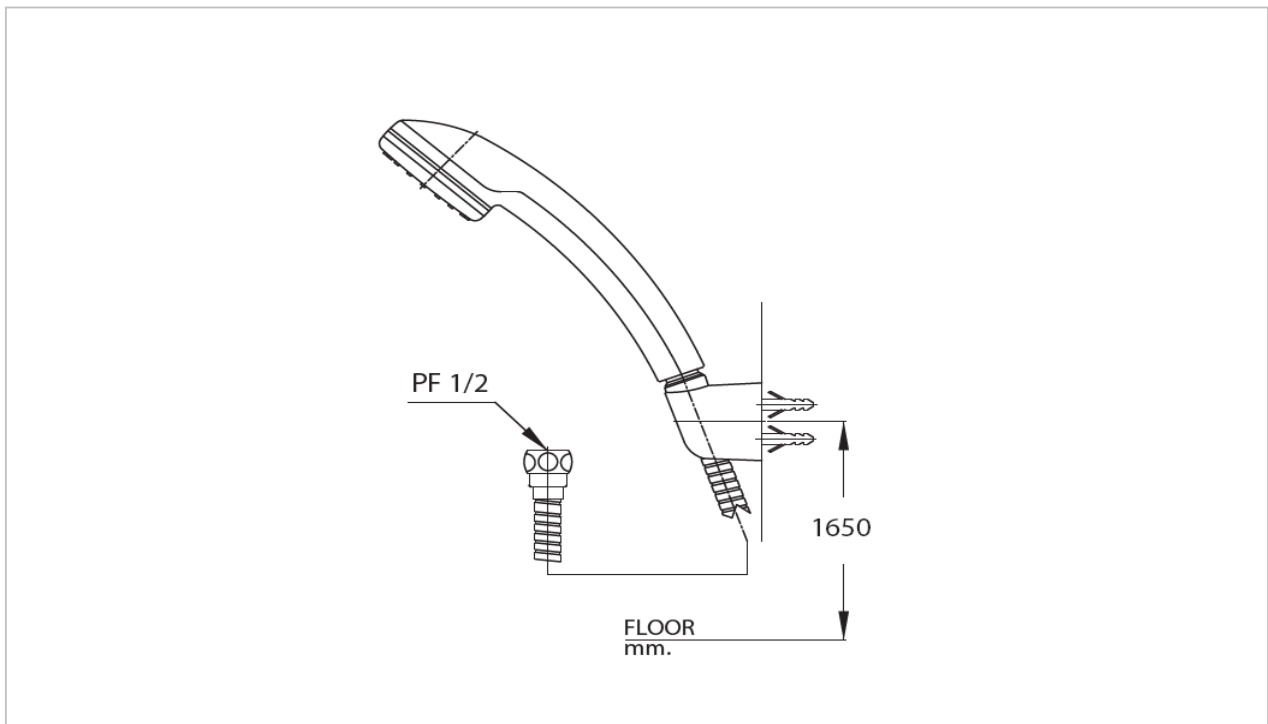

TOTO

FAUCET&SHOWER

S206

Hand Shower

Product Features

Suggestion Fittings & Parts

Remark : We reserve the right to change some parts for suitability.

TOTO (THAILAND) CO.,LTD