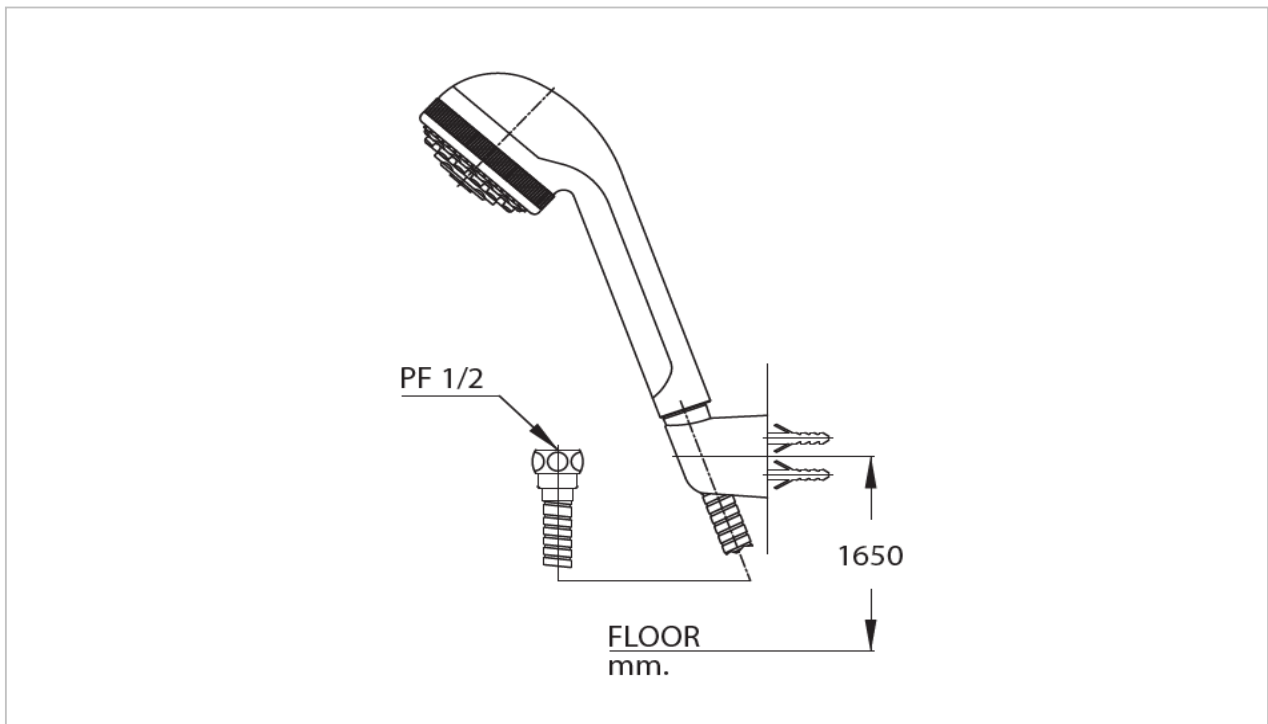

TOTO

FAUCET&SHOWER

S205#SC

Hand Shower

Product Features

Hand Shower (3 Function)

Suggestion Fittings & Parts

Remark : We reserve the right to change some parts for suitability.