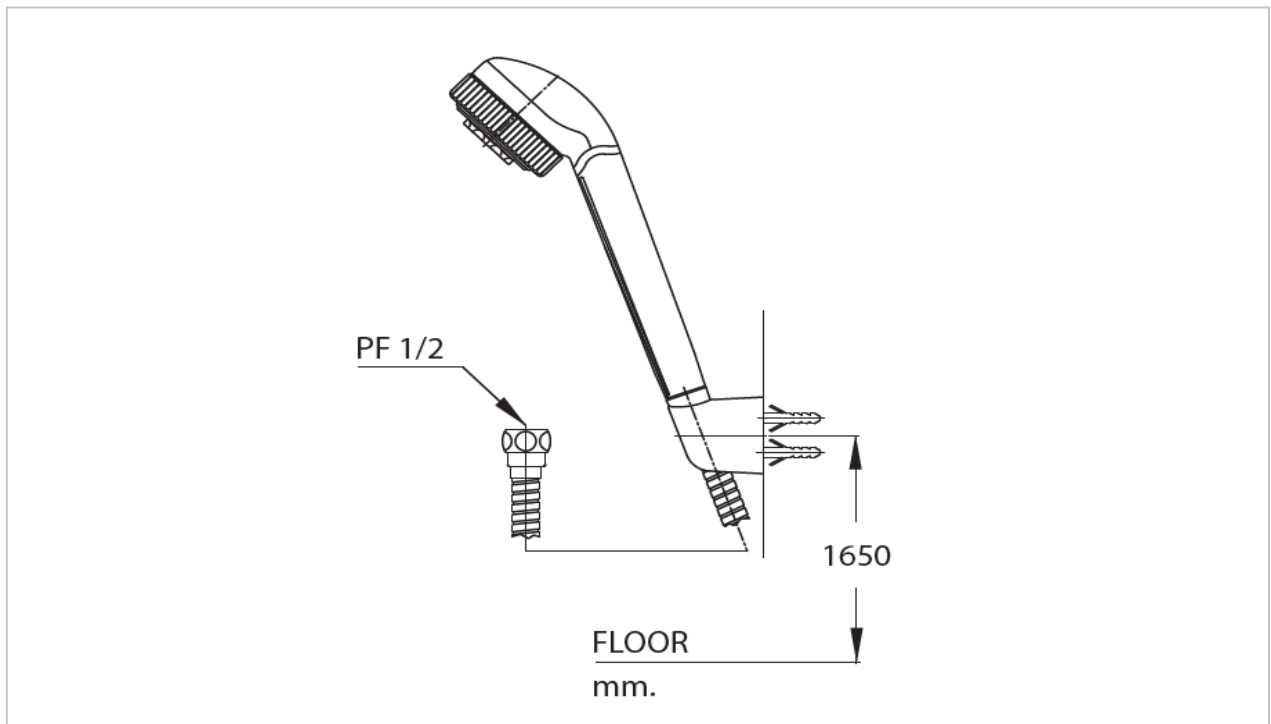

**TOTO**

**FAUCET&SHOWER**

**S204**

*Hand Shower*

Product Features

Hand Shower (3 Function)

Suggestion Fittings & Parts

Remark : We reserve the right to change some parts for suitability.