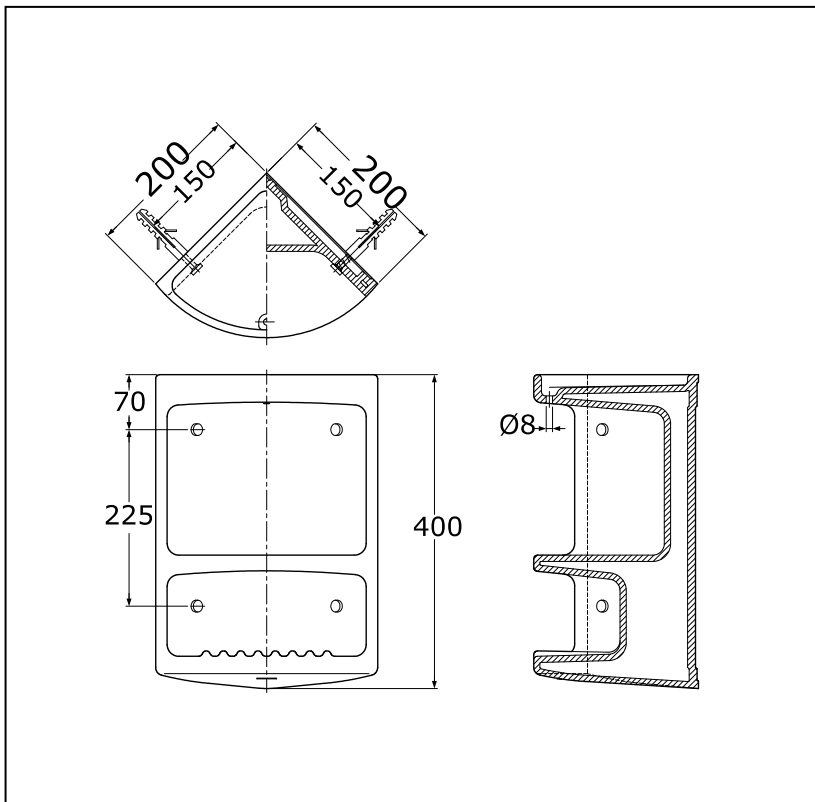

Drawing:

Remarks:

Please result TOTO sales representative for detail.