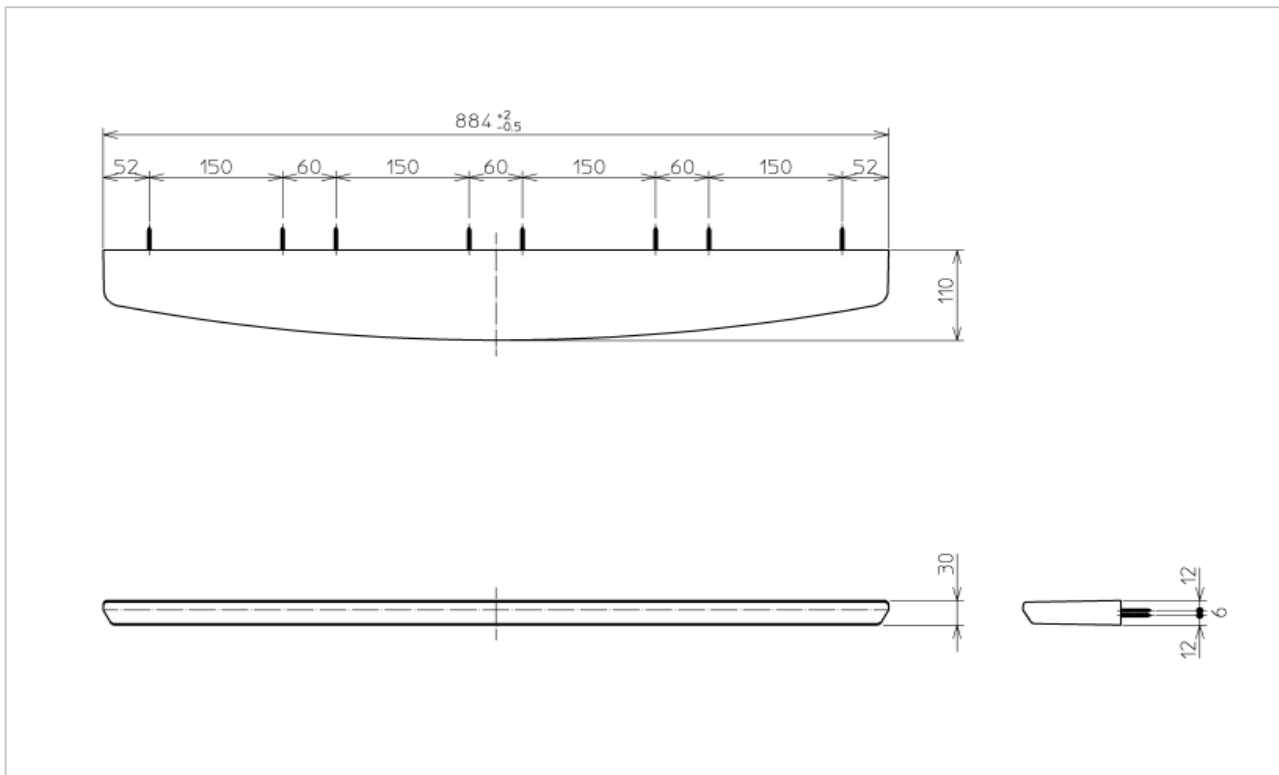

Product Features

Suggestion Fittings & Parts

Remark : We reserve the right to change some parts for suitability.

TOTO (THAILAND) CO.,LTD

Bangkok Office : 598 Q House Ploenjit Building., G floor., Ploenchit Rd., Lumpini, Pathumwan, Bangkok. 10330 Thailand