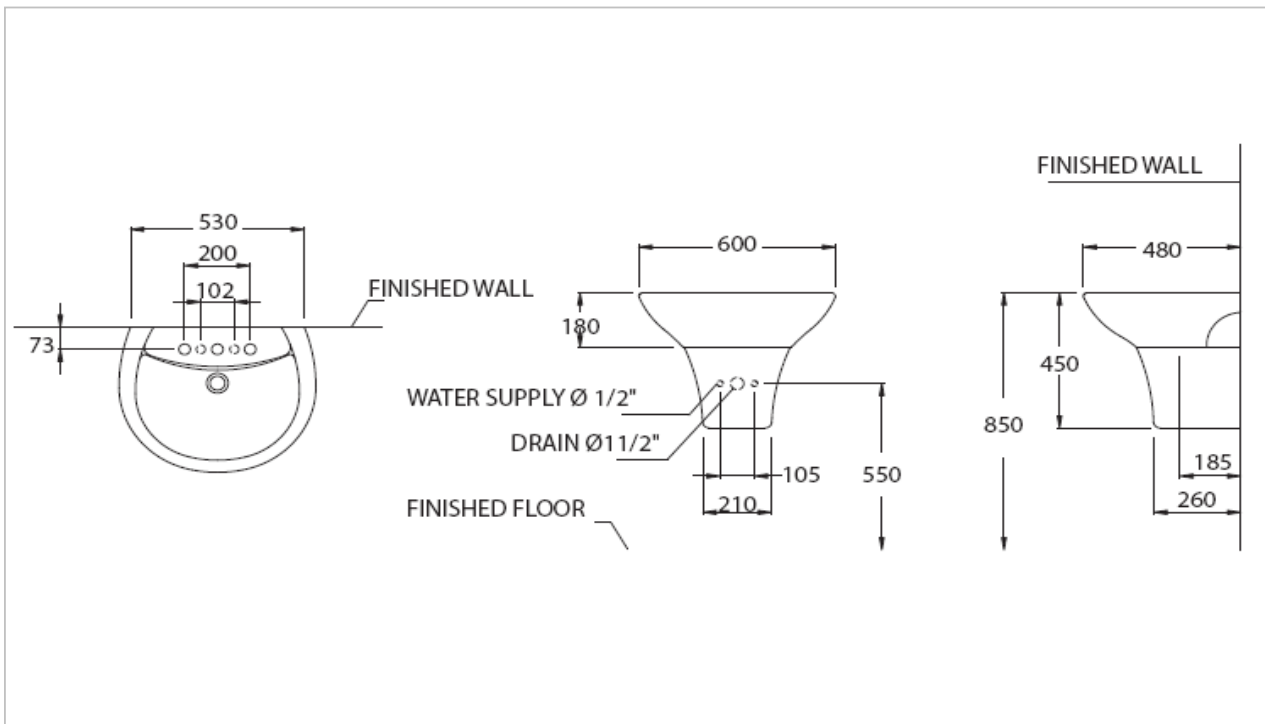

TOTO

LAVATORY

LT942

"European" Pedestal Lavatory

Product Features

Half Pedestal Lavatory

Size : 600x480 mm

Standard : 1 Tap Hole

Made to Order : 3 Tap Holes (Center 8")

Suggestion Fittings & Parts

Remark : We reserve the right to change some parts for suitability.

TOTO (THAILAND) CO.,LTD

Bangkok Office : 598 Q House Ploenjit Building., G floor., Ploenchit Rd., Lumpini, Pathumwan, Bangkok. 10330 Thailand