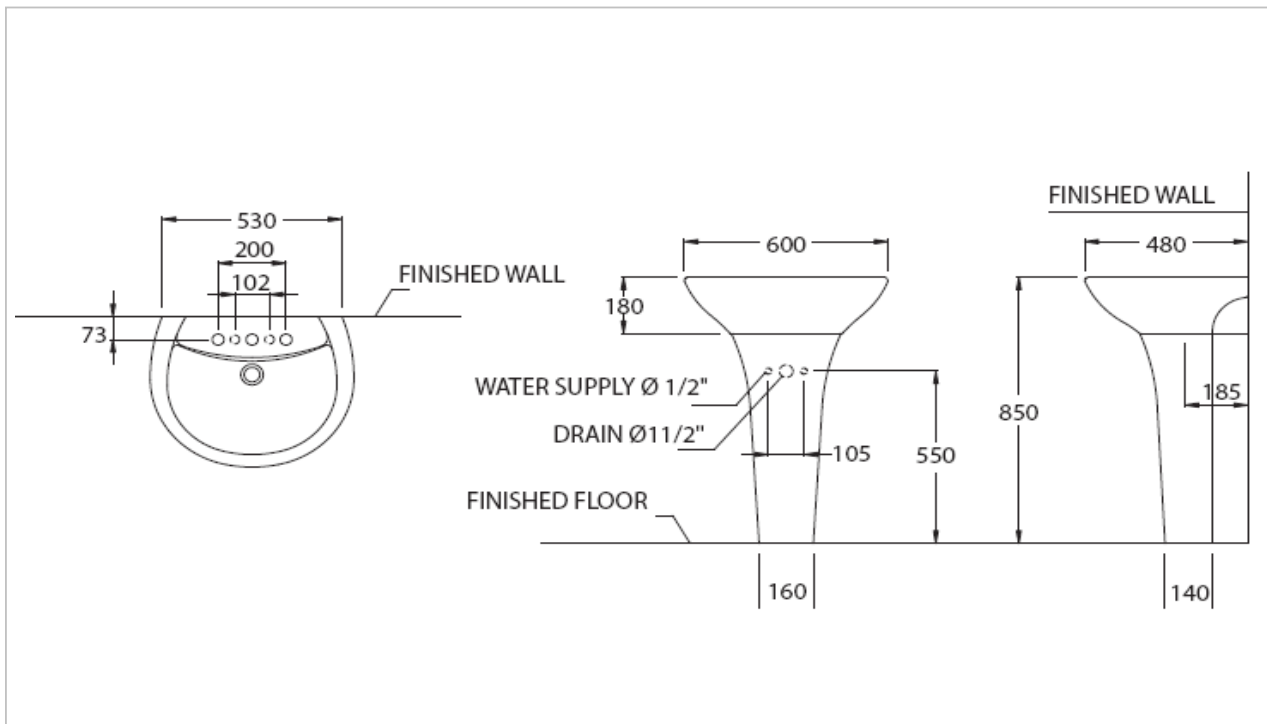

### Product Features

Size : 600x480 mm

Standard : 1 Tap Hole

Made to Order : 3 Tap Holes (Center 8")