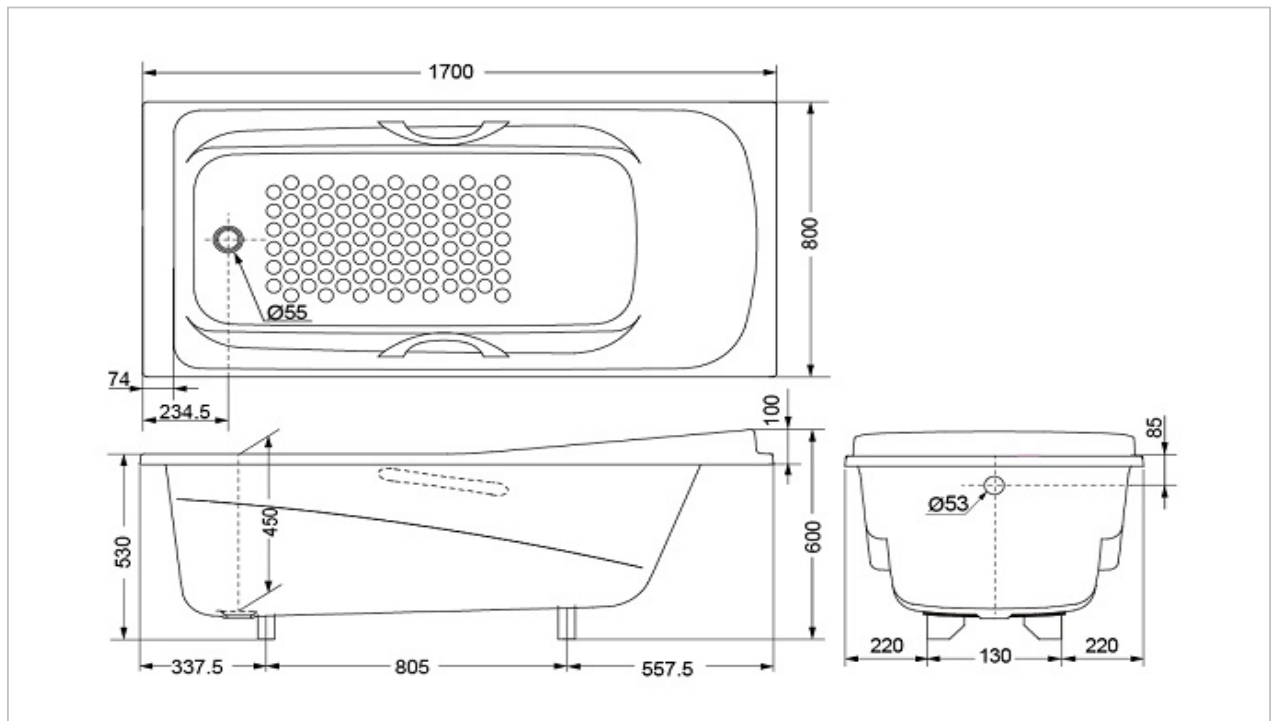

### Product Features

Model : PPY1760P/HP  
Product Name: Pearl Acrylic Bathtub  
Size: w:1700×d:800×h:600(mm)  
Color: Pearl White  
PPY1770HP with hand Grip  
PPY1770P without hand Grip