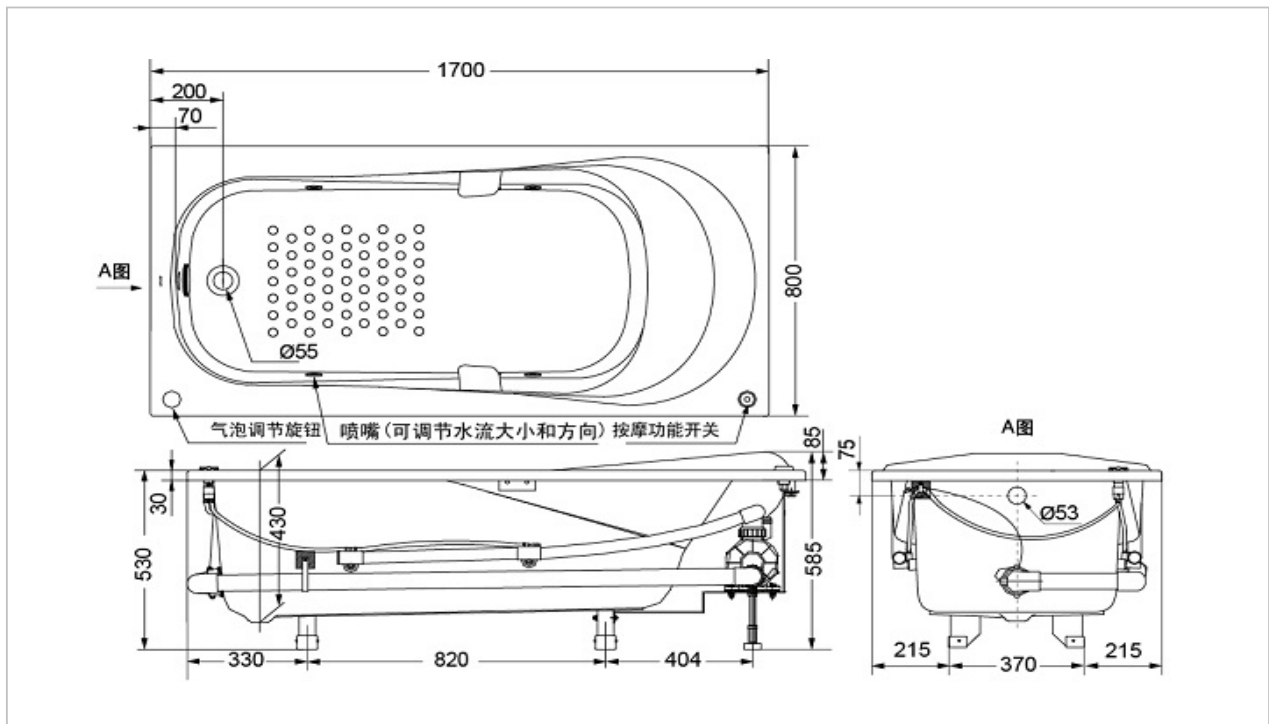

### Product Features

Acrylic whirlpool massage bathtub  
Size: w:1700×d:800×h:585 (mm)