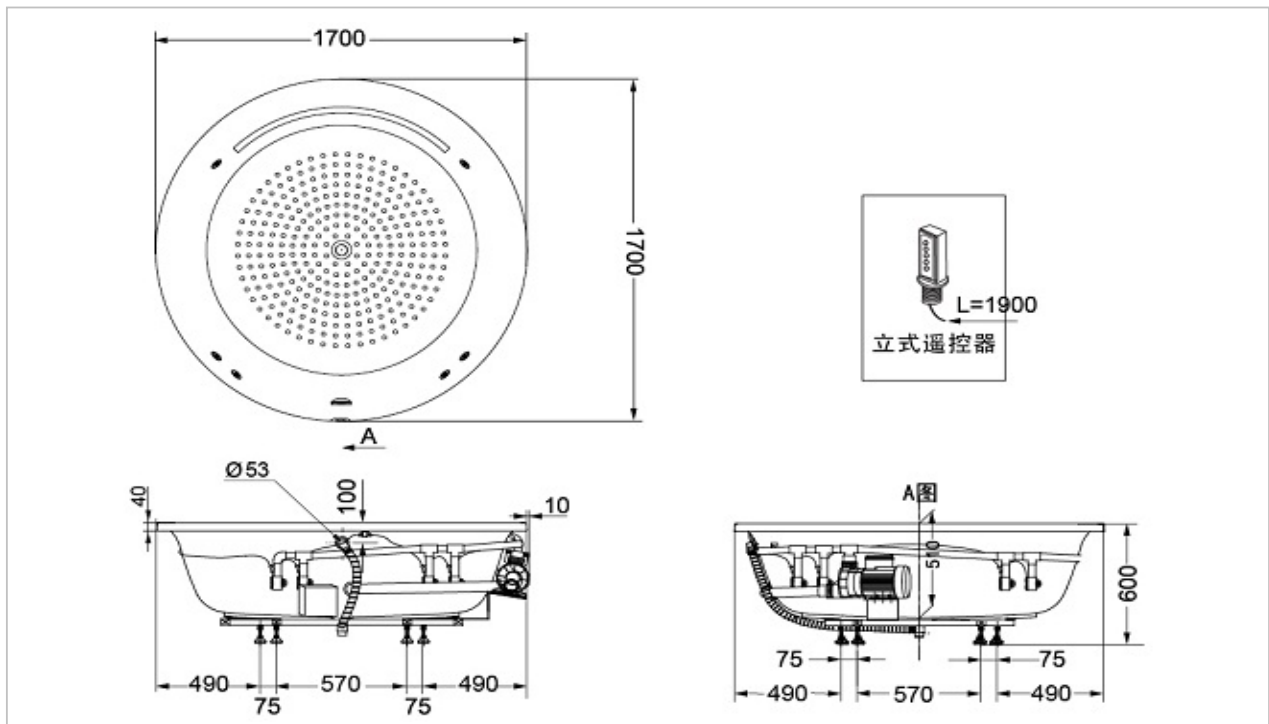

TOTO

BATHTUB

PPYK1720HPWE

Pearl Bathtubs

Product Features

SIZE : 1700 x 1700 x 600 mm
Capacity : 452L
Whirlpool Massage

Suggestion Fittings & Parts

Remark : We reserve the right to change some parts for suitability.