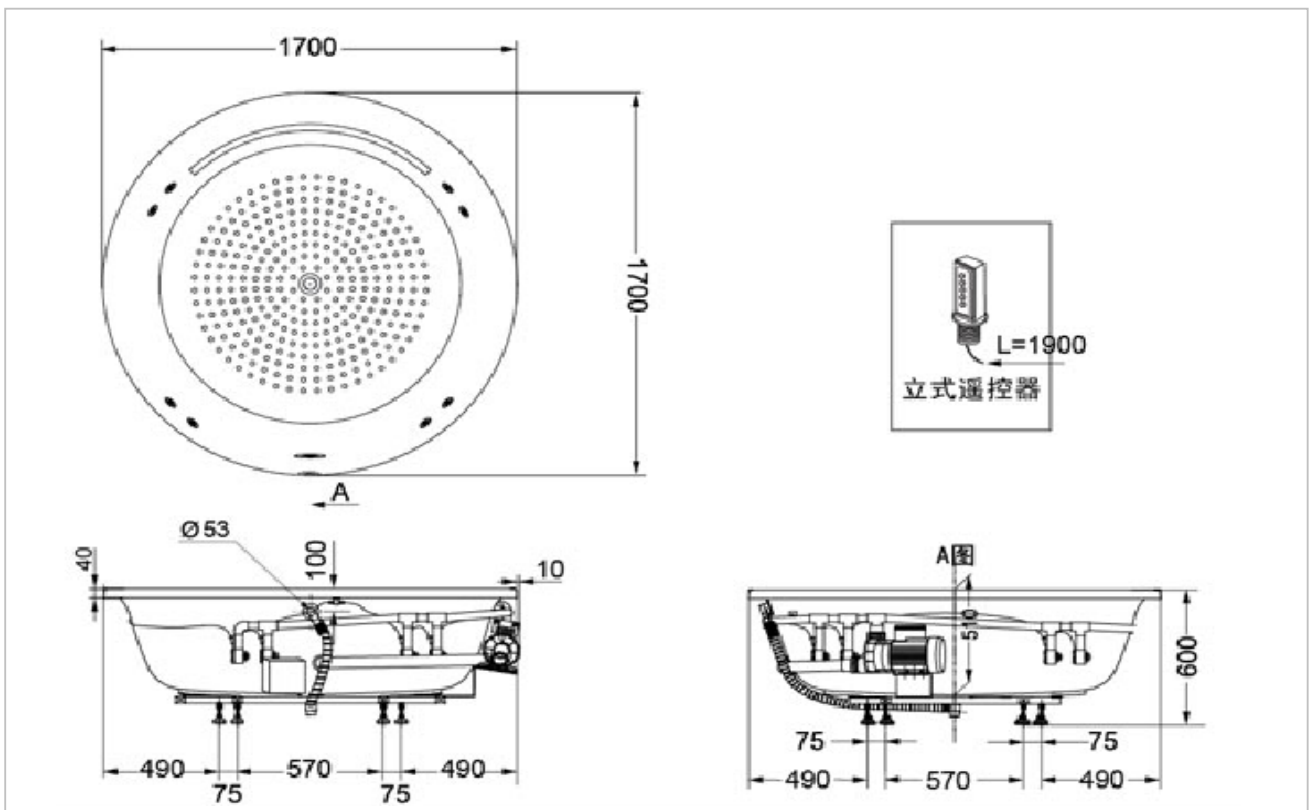

#### Product Features

Pearl Acrylic Bathtub with Hand Grip

Function : Whirlpool

Size : 1700W x 1700D x 600H mm

Waste Fittings Included

Suggestion Fittings & Parts

Remark : We reserve the right to change some parts for suitability.