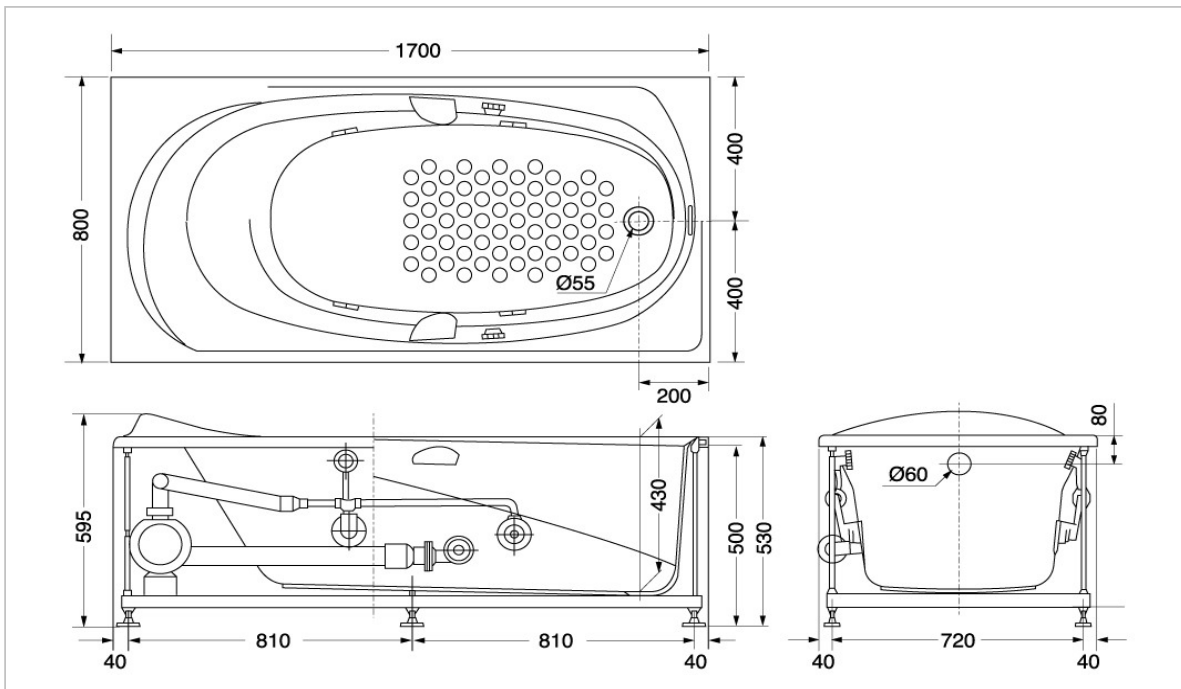

TOTO

BATHTUB

PPYK1710H
PPYB1710H
PPY1710H
PPY1710

Pearl Acrylic Bathtub

Product Features

SIZE : 1700 x 800 x 595 mm

Suggestion Fittings & Parts

Remark : We reserve the right to change some parts for suitability.