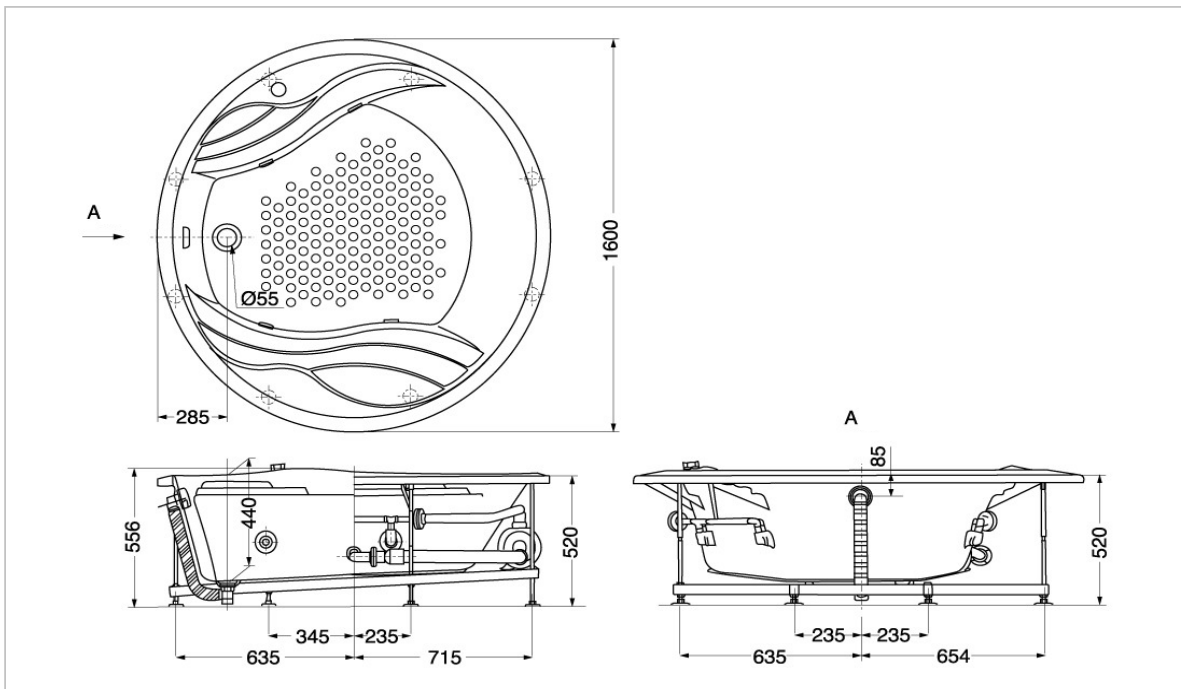

TOTO

BATHTUB

PPYK1620PW

Pearl Bathtubs

Product Features

Pearl Bathtub with Whirl Pool System

SIZE : 1600 x 1600 x 556 mm

Capacity : 270L