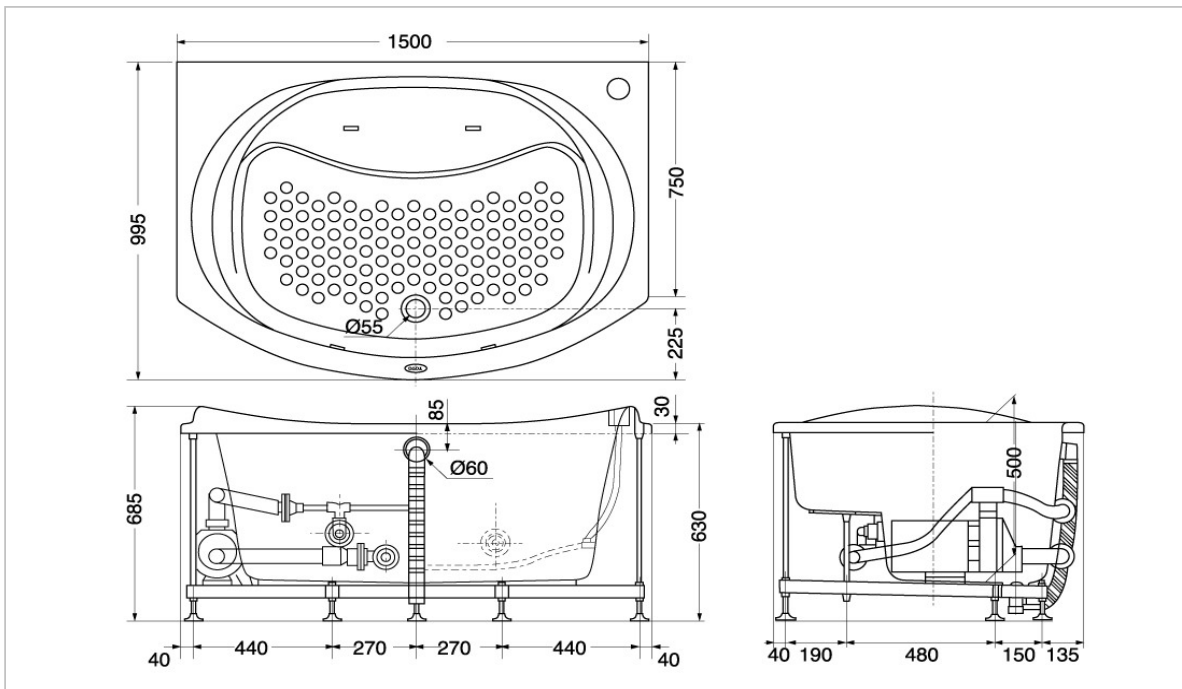

**TOTO**

**BATHTUB**

**PPYK1520W  
PPYB1520W  
PPY1520W**

*Pearl Acrylic Bathtub*

Product Features

SIZE : 1500 x 995 x 685 mm

Suggestion Fittings & Parts

Remark : We reserve the right to change some parts for suitability.