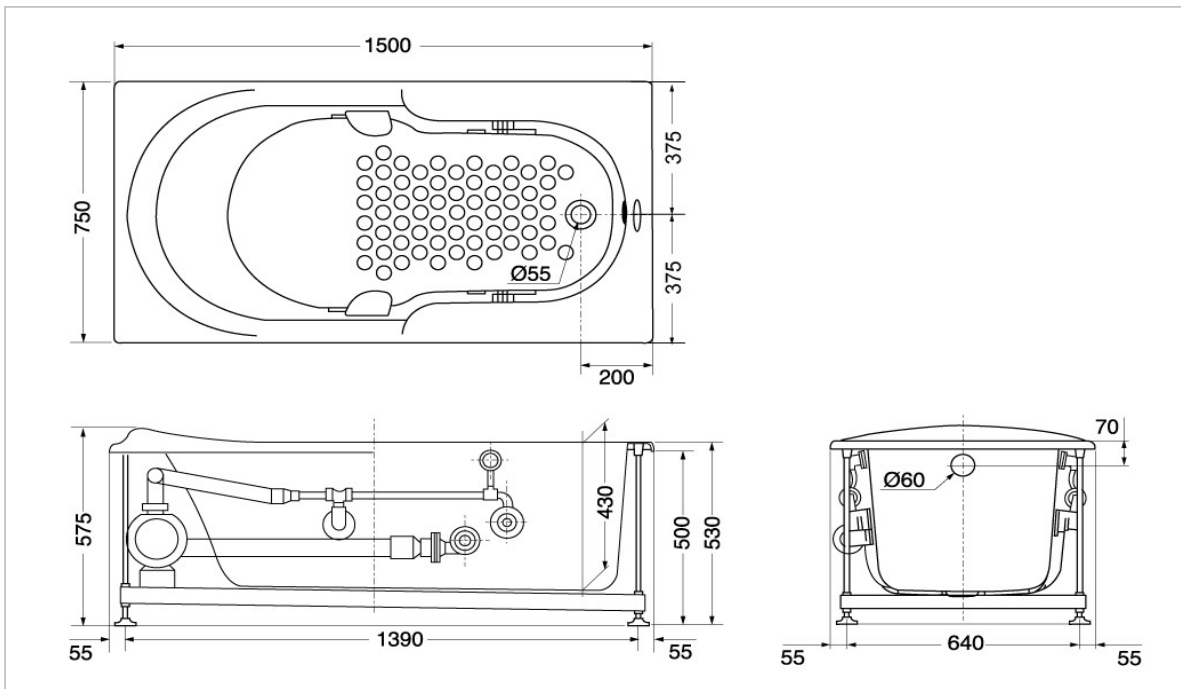

TOTO

BATHTUB

PPYK1510H
PPYB1510H
PPY1510H
PPY1510

Pearl Acrylic Bathtub

Product Features

SIZE : 1500 x 750 x 575 mm

Suggestion Fittings & Parts

Remark : We reserve the right to change some parts for suitability.