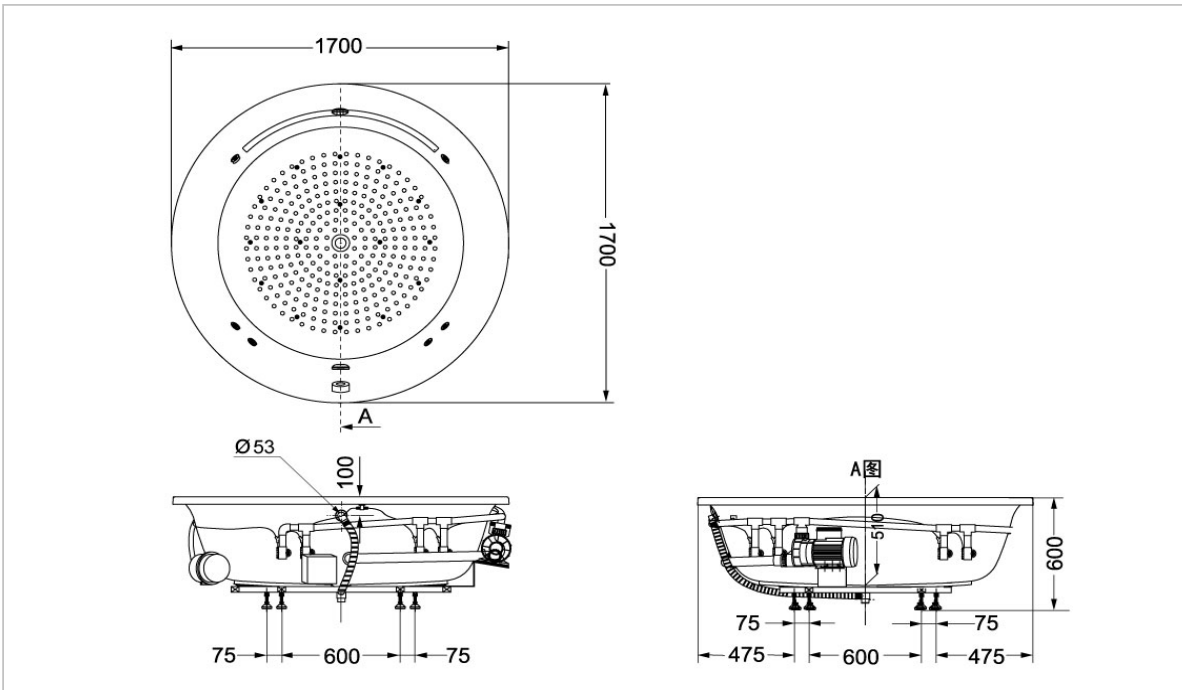

TOTO

BATHTUB

PPYD1720PW

Pearl Bathtubs

Product Features

Pearl Bathtub
SIZE : 1700 x 1700 x 600 mm
Capacity : 452L

Suggestion Fittings & Parts

Remark : We reserve the right to change some parts for suitability.