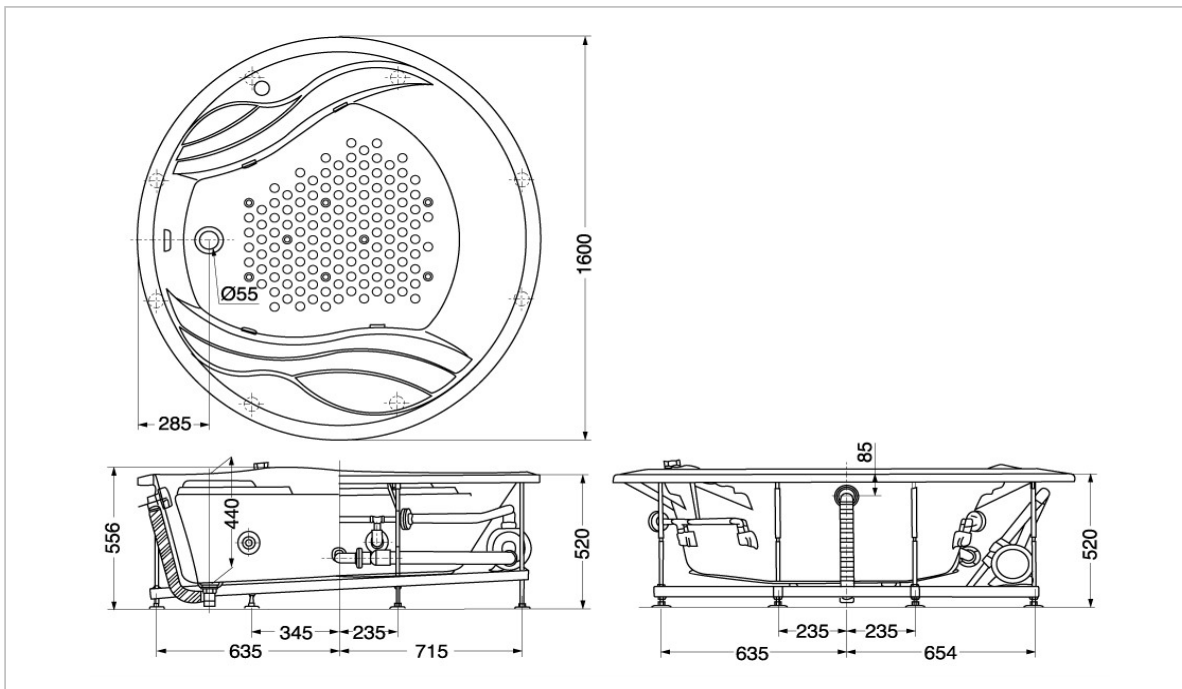

## Product Features

SIZE : 1600 x 1600 x 556 mm

PPYD1620W: Whirl pool+Air jet System

PPYB1620W: Air Jet System

PPYK1620W: Whirl Pool System

PPY1620W: No system