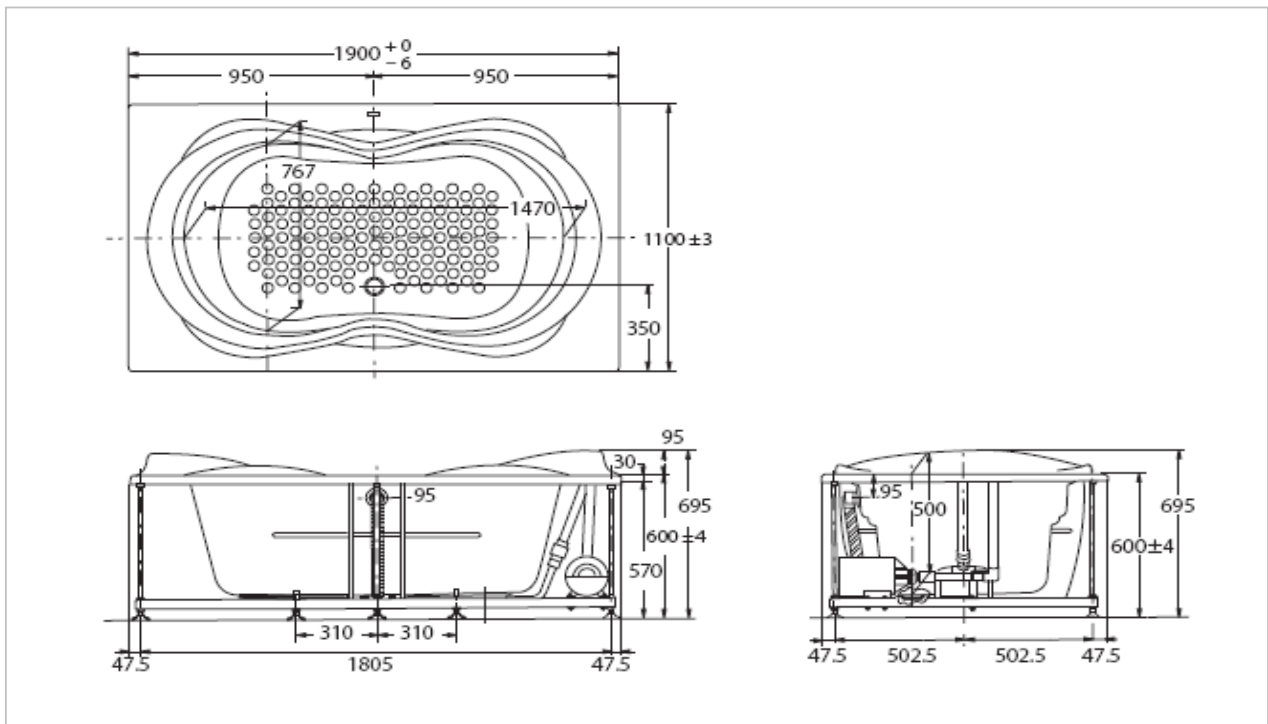

TOTO

BATHTUB

PPYB1920W

"Neorest" Pearl Bathtub

Product Features

PEARL Bathtub with Air Bubble Function
Size : 1900x1100x695 mm

Suggestion Fittings & Parts

Remark : We reserve the right to change some parts for suitability.