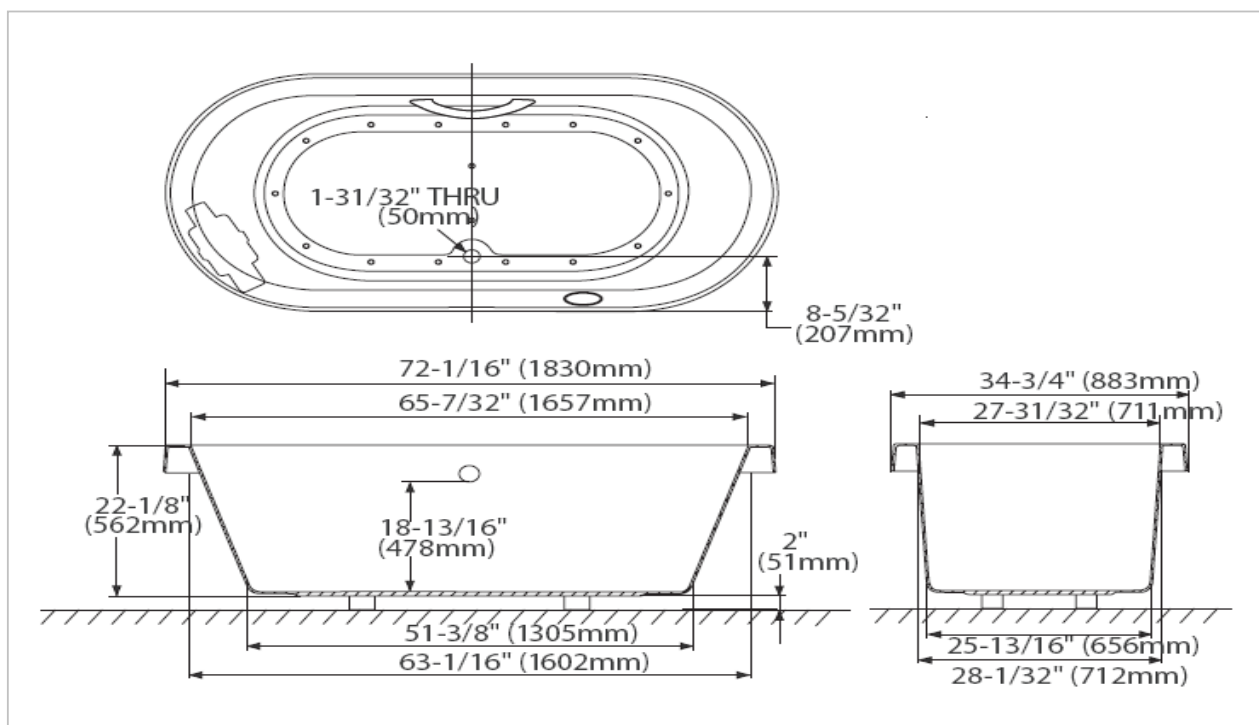

TOTO

BATHTUB

PPYB1820HW

"Nexus" Pearl Bathtub

Product Features

Bathtub with Hand Grips & Air Bubble Function
Size : 1830x883x655 mm
PPY1820HW With Hand Grips

Suggestion Fittings & Parts

Remark : We reserve the right to change some parts for suitability.