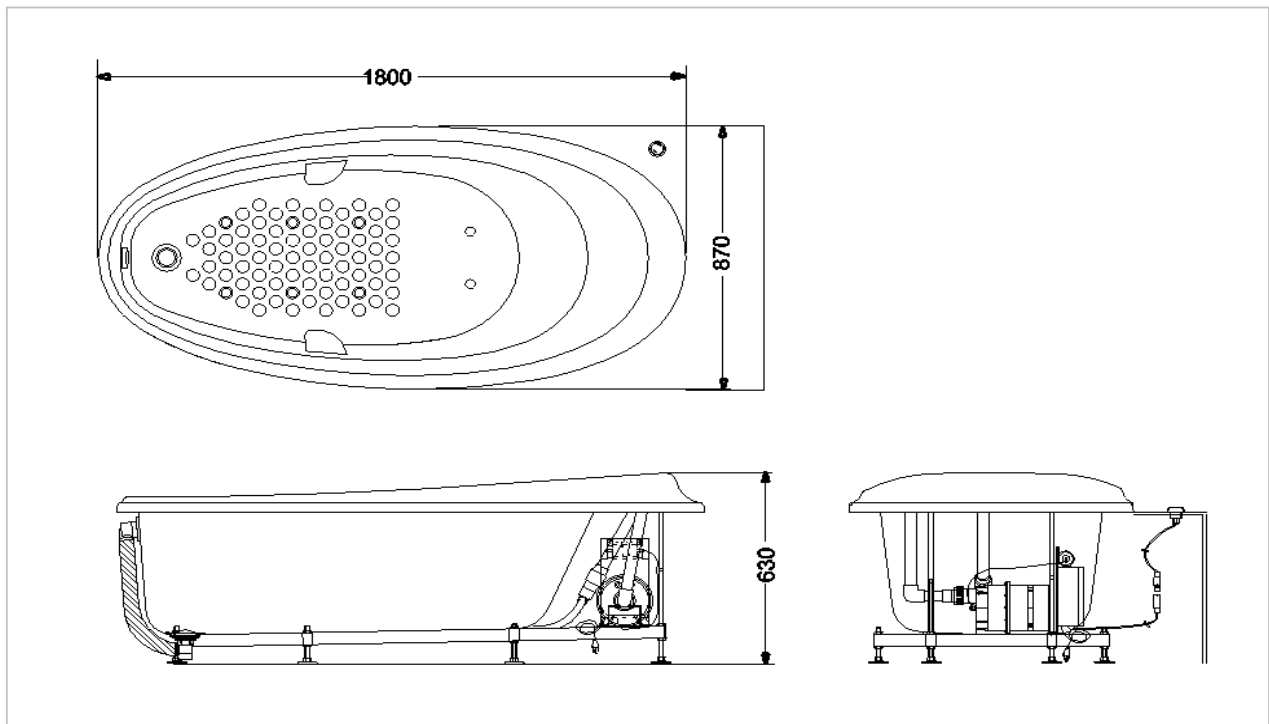

### Product Features

SIZE : 1800 x 870 x 630 mm.

Capacity : 209L