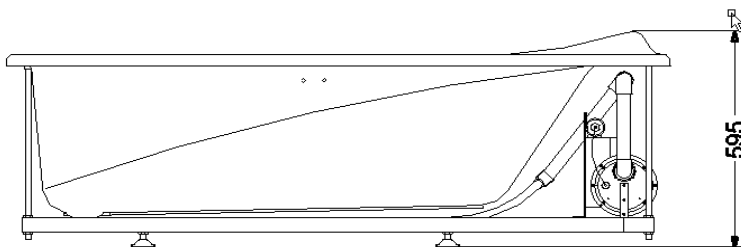

### Product Features

SIZE : 1700 x 800 x 595 mm  
Capacity : 184L