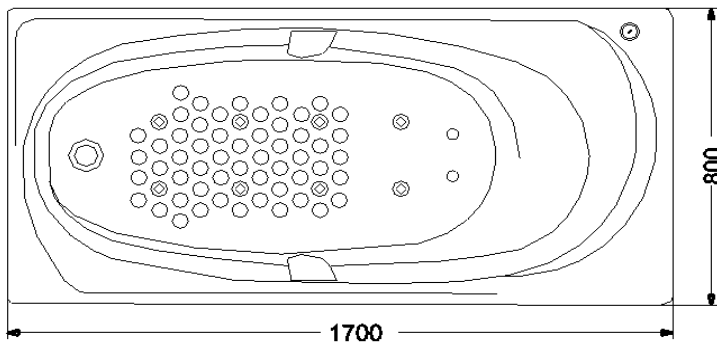

# BATHTUB

### Product Features

SIZE : 1700 x 800 x 595 mm  
Capacity : 184L