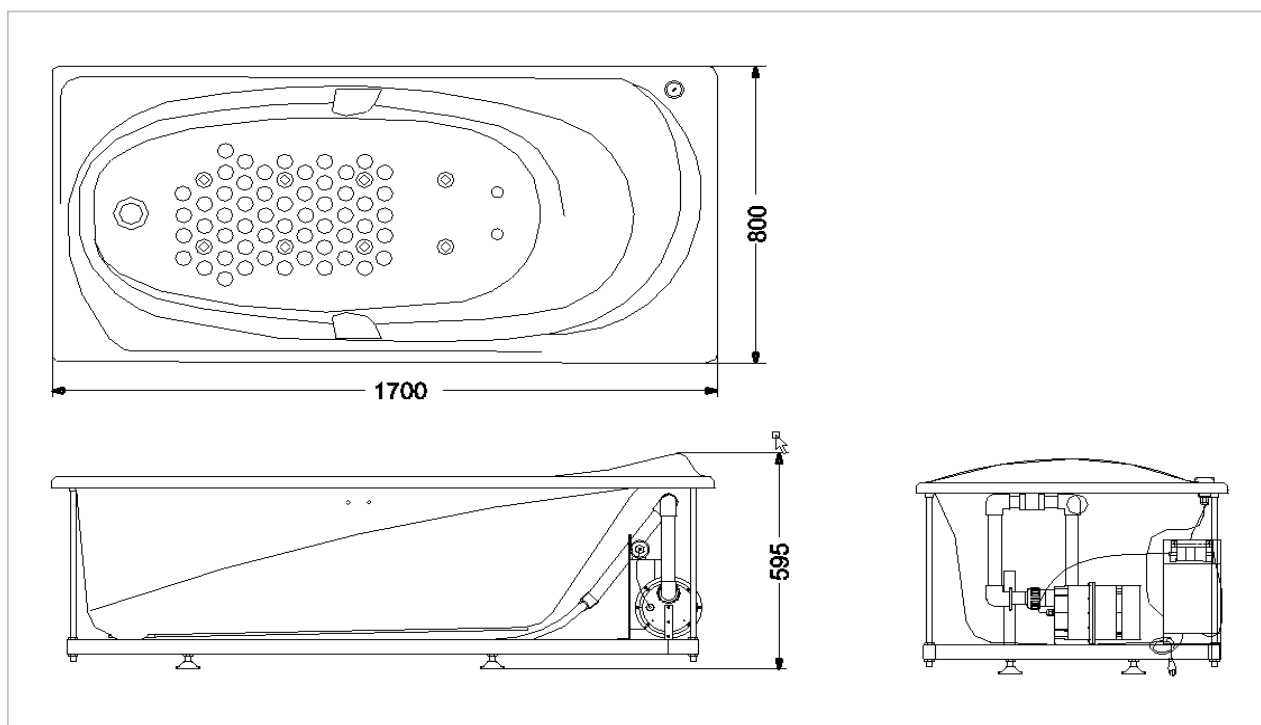

TOTO

BATHTUB

PPYB1710H/DB
PPYK1710H
PPY1710H

"Superior" Pearl Bathtub

Product Features

PEARL Bathtub with Hand Grips
& Air Bubble Function

PPYK1710H With Hand Grips
& Air Blow Function

PPY1710H With Hand Grips

Size : 1700x800x595 mm

Suggestion Fittings & Parts

Remark : We reserve the right to change some parts for suitability.

TOTO (THAILAND) CO.,LTD

Bangkok Office : 598 Q House Ploenjit Building., G floor., Ploenchit Rd.,Lumpini, Pathumwan, Bangkok. 10330 Thailand