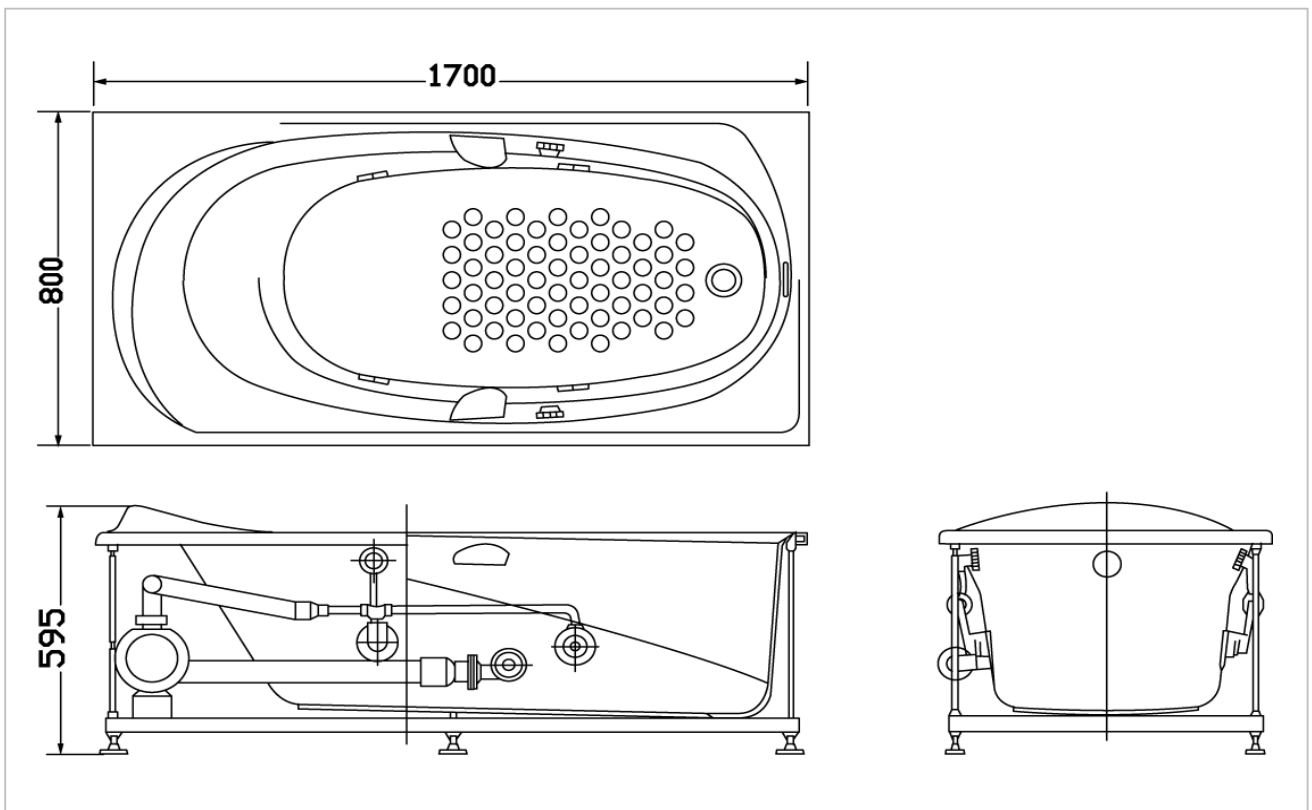

Suggestion Fittings & Parts

Remark : We reserve the right to change some parts for suitability.

TOTO (THAILAND) CO.,LTD
Bangkok Office : G Tower Grand Rama 9,12th Floor, South Wing, 9 Rama IX Road,
Huaykwang Sub-district,Huaykwang District, Bangkok. 10310 Thailand
Tel : +(66)2-117-9520(AUTO) Fax : +(66)2-117-9527
th.toto.com