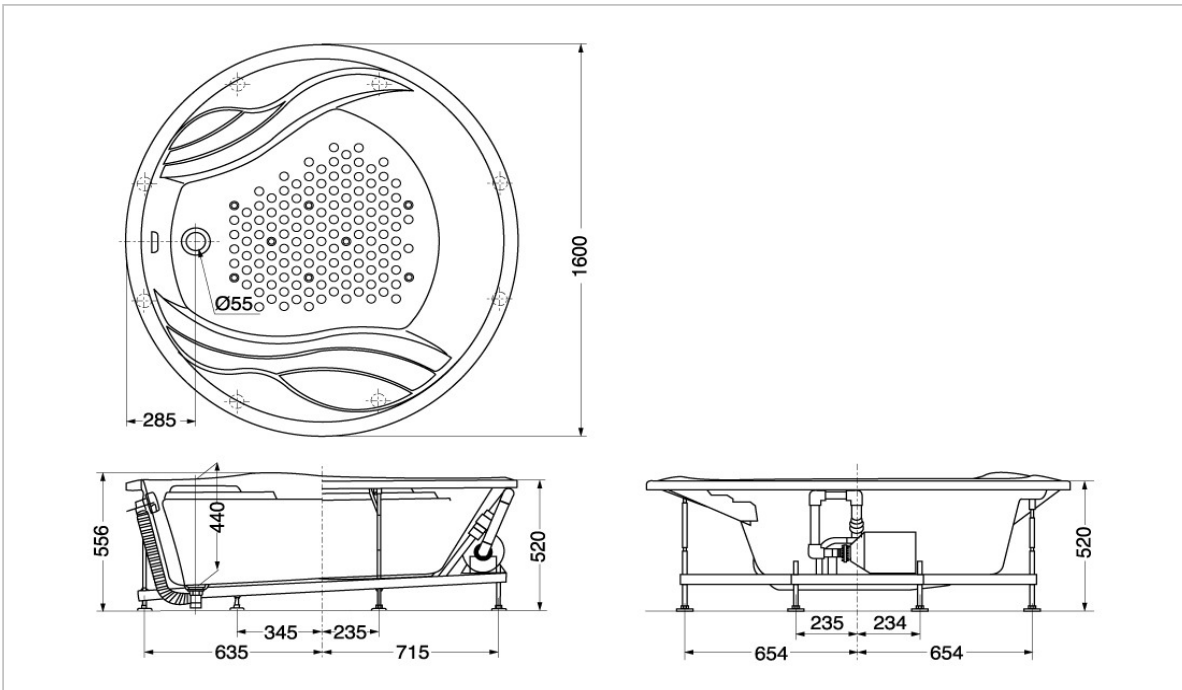

TOTO

BATHTUB

PPYB1620PW

Pearl Bathtubs

Product Features

Pearl Bathtub with Air Jet System

SIZE : 1600 x 1600 x 556 mm

Capacity : 270L