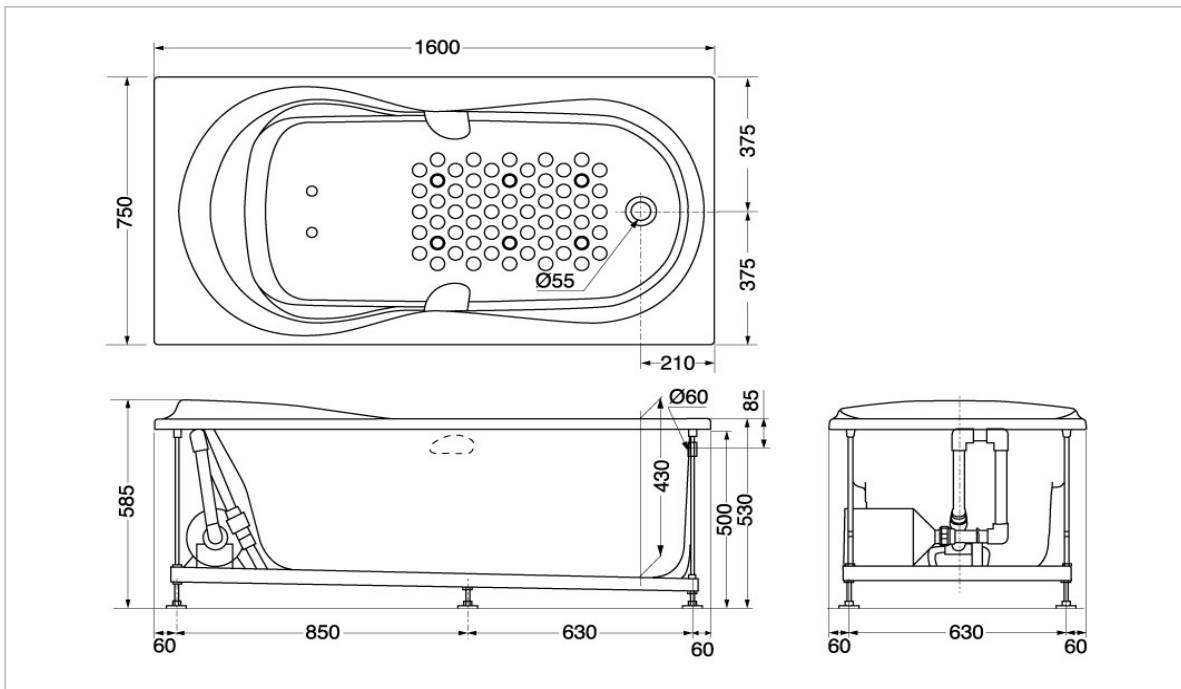

TOTO

BATHTUB

PPYB1600H
PPY1600H
PPY1600

Pearl Acrylic Bathtub

Product Features

SIZE : 1600 x 750 x 585 mm

Suggestion Fittings & Parts

Remark : We reserve the right to change some parts for suitability.