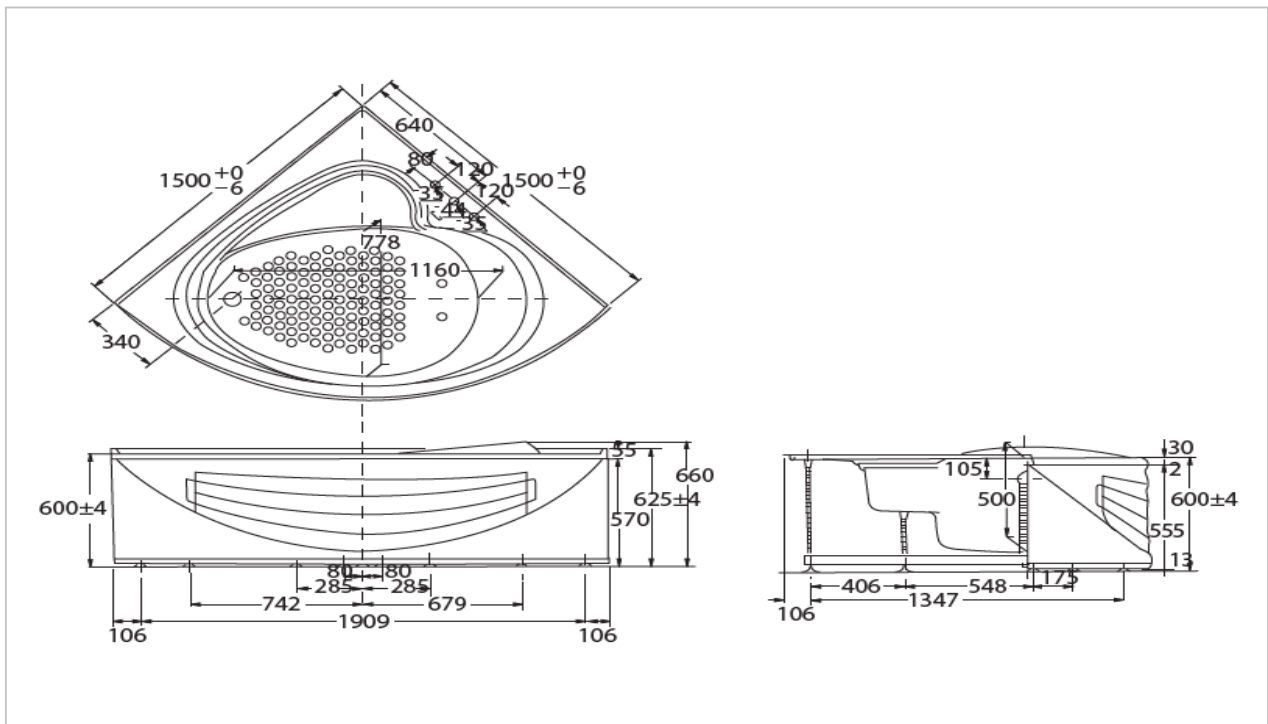

### Product Features

PEARL Bathtub with Hand Grips  
& Air Bubble Function  
Size : 1500x1500x660 mm