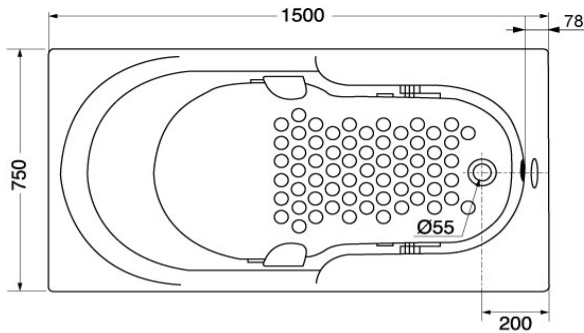

TOTO

BATHTUB

**PPYB1510HP
PPYK1510HP**

Pearl Bathtub

Product Features

SIZE : 1500 x 750 x 575 mm

Suggestion Fittings & Parts

Remark : We reserve the right to change some parts for suitability.