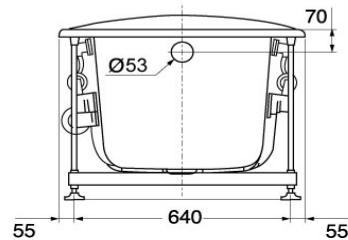

TOTO

BATHTUB

**PPYB1510HP
PPYK1510HP**

Pearl Bathtub

Product Features

SIZE : 1500 x 750 x 575 mm

Suggestion Fittings & Parts

Remark : We reserve the right to change some parts for suitability.