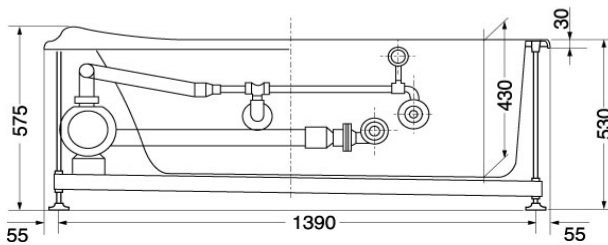

TOTO

BATHTUB

**PPYB1510HP
PPYK1510HP**

Pearl Bathtub

Product Features

SIZE : 1500 x 750 x 575 mm

Suggestion Fittings & Parts

Remark : We reserve the right to change some parts for suitability.