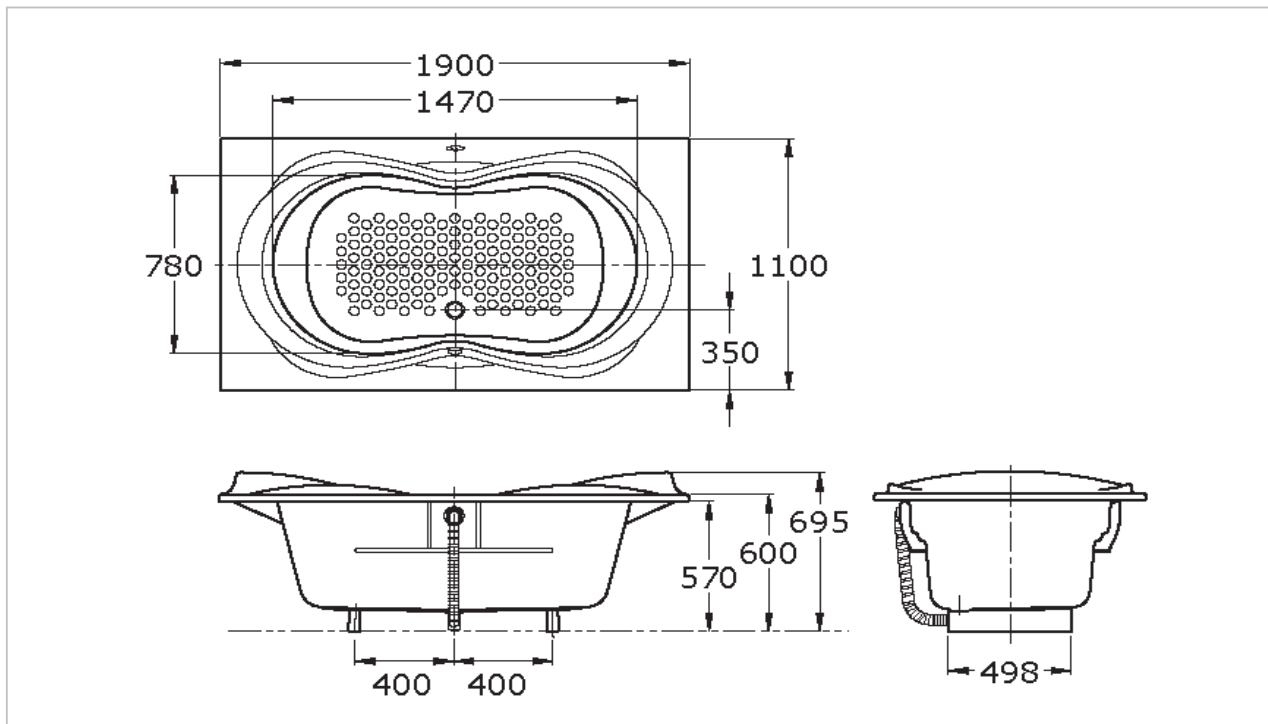

#### Product Features

PEARL Bathtub with Air Bubble Function  
Size : 1900x1100x695 mm