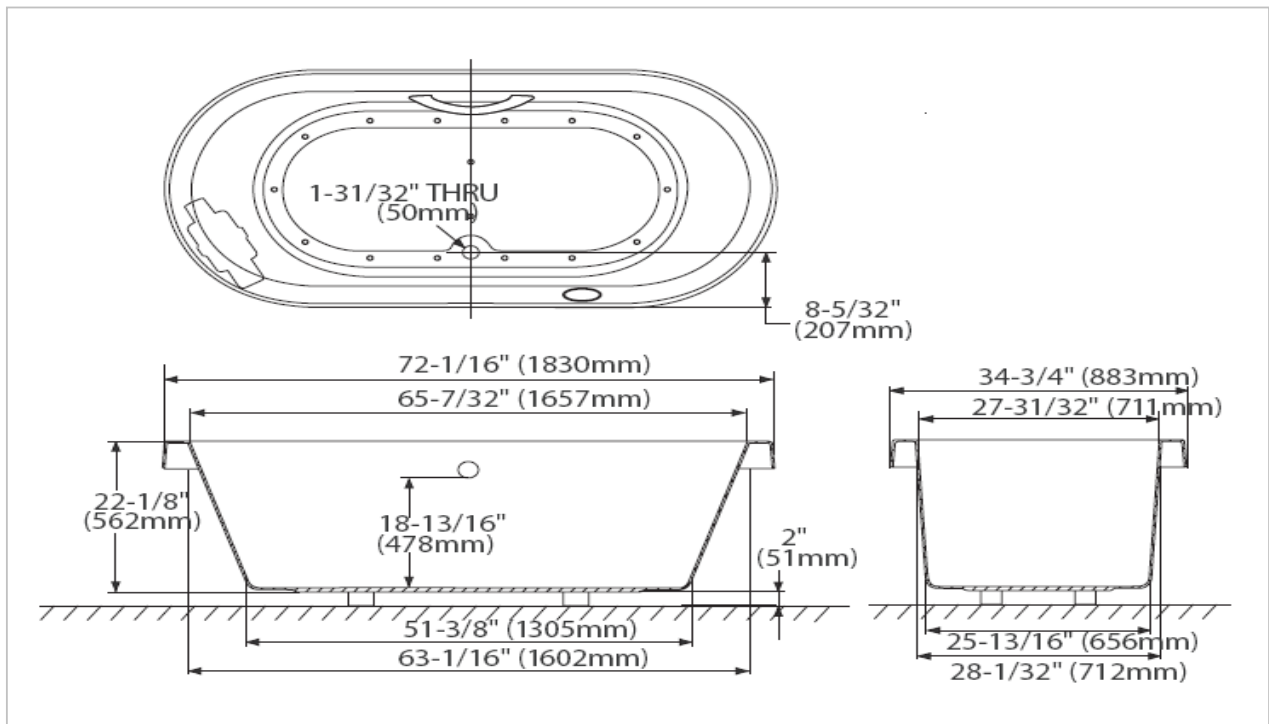

TOTO

BATHTUB

PPY1820HW

"Nexus" Pearl Bathtub

Product Features

PPY1820HW With Hand Grips
Size : 1830x883x655 mm

Suggestion Fittings & Parts

Remark : We reserve the right to change some parts for suitability.