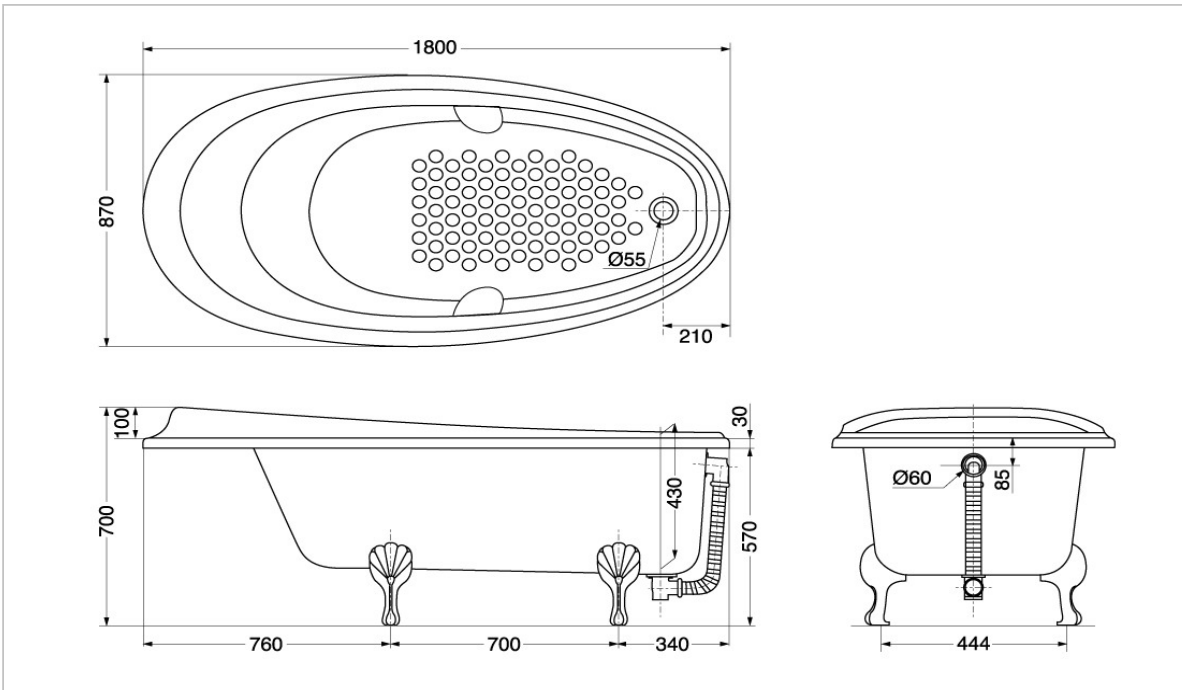

TOTO

BATHTUB

**PPY1810HIWV14
PPY1810HIW**

Pearl Acrylic Bathtub

Product Features

SIZE : 1800 x 870 x 700 mm

Suggestion Fittings & Parts

Remark : We reserve the right to change some parts for suitability.