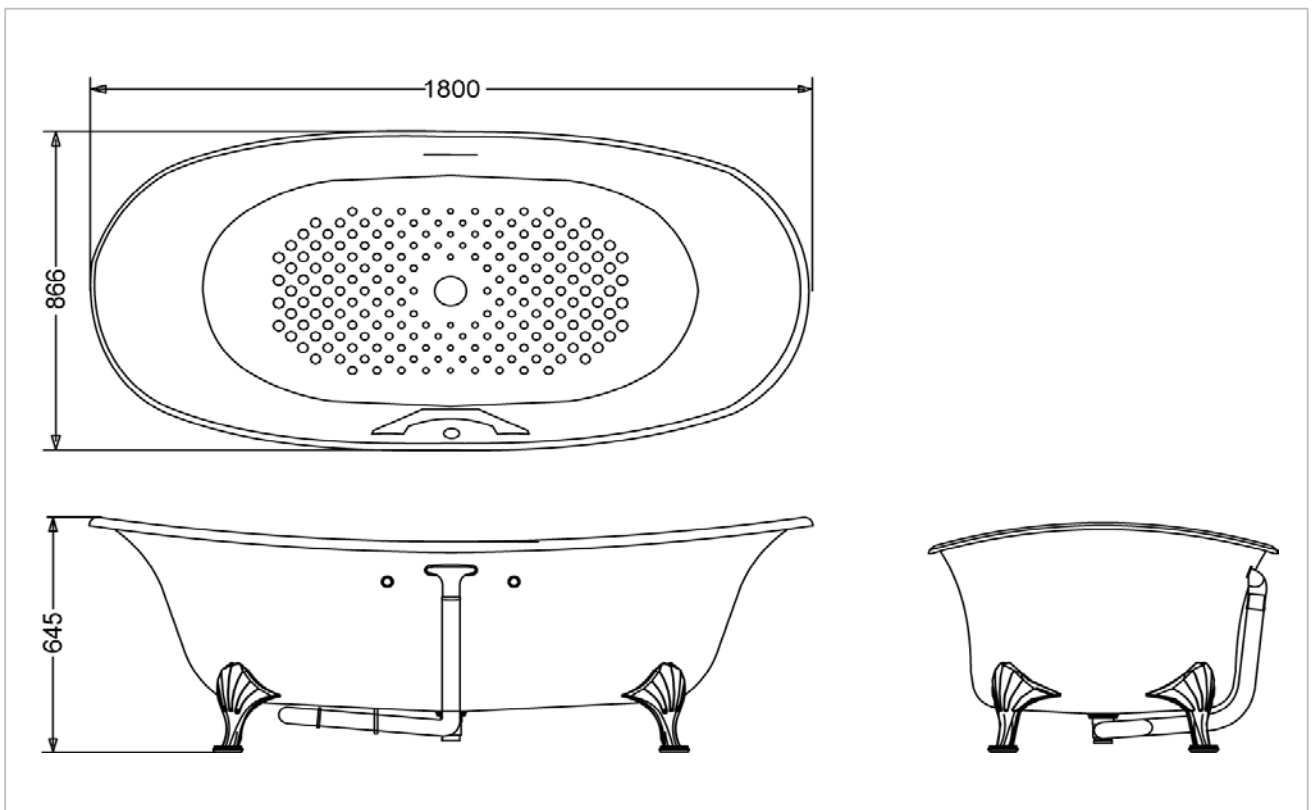

Suggestion Fittings & Parts

Remark : We reserve the right to change some parts for suitability.

TOTO (THAILAND) CO.,LTD
Bangkok Office : G Tower Grand Rama 9,12th Floor, South Wing, 9 Rama IX Road,
Huaykwang Sub-district,Huaykwang District, Bangkok. 10310 Thailand
Tel : +(66)2-117-9520(AUTO) Fax : +(66)2-117-9527
th.toto.com