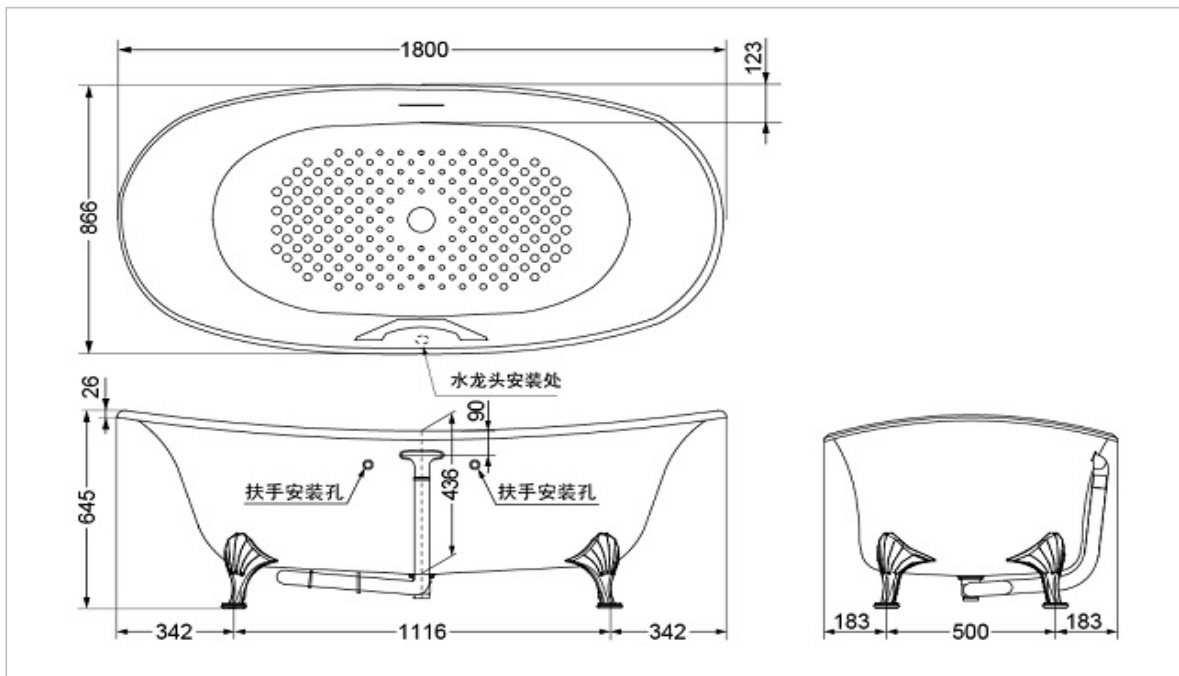

TOTO

BATHTUB

PPY1806HPW

Pearl Acrylic Bathtub

Product Features

SIZE : 1800 x 866 x 645 mm

Suggestion Fittings & Parts

Remark : We reserve the right to change some parts for suitability.