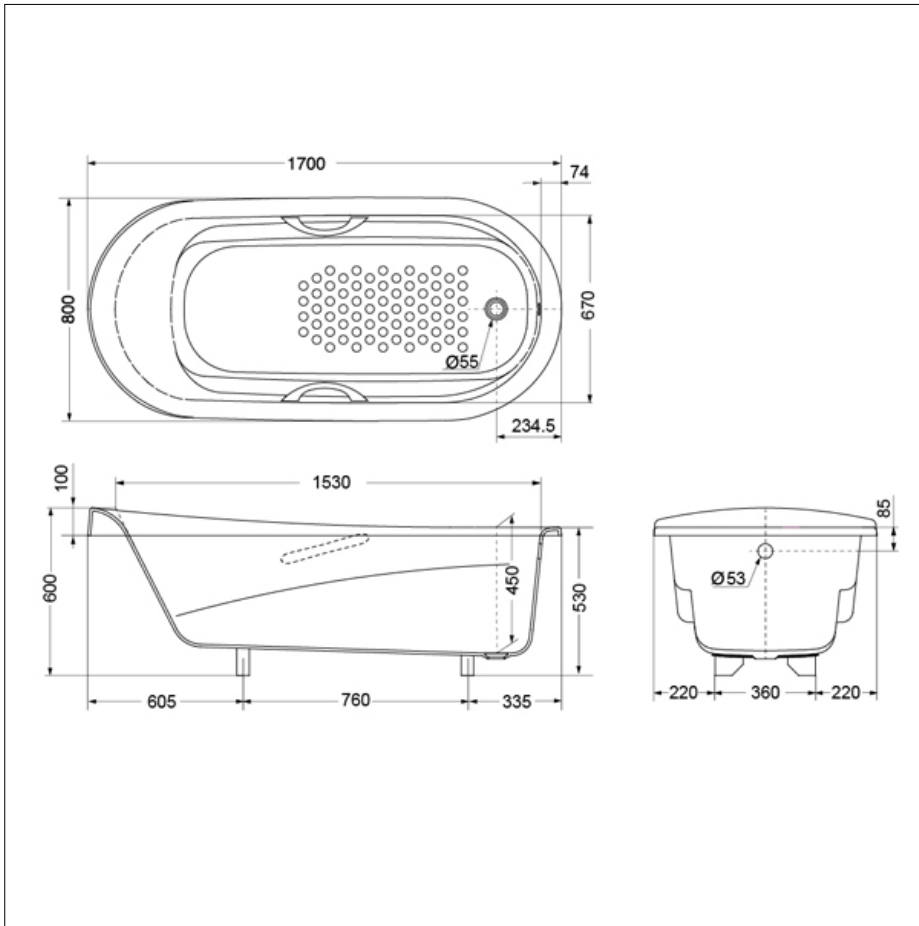

Pearl Bathtub

PPY1770P
PPY1770HP

Features

- Simple, fashion design.
- New-design step and pillow make a more comfortable bathing experience.
- Handle can be chosen by yourself.

Specifications

size : 1700Wx800Dx600H mm

Actual Capacity : 236L

Pop-up Waste : Not Included

Parts description

no drainage fittings

- **PPY1770P**
Pearl Bathtub
(without Hand Grip)
- **PPY1770HP**
Pearl Bathtub
(with Hand Grip)

Optional Parts

- DB505R-2