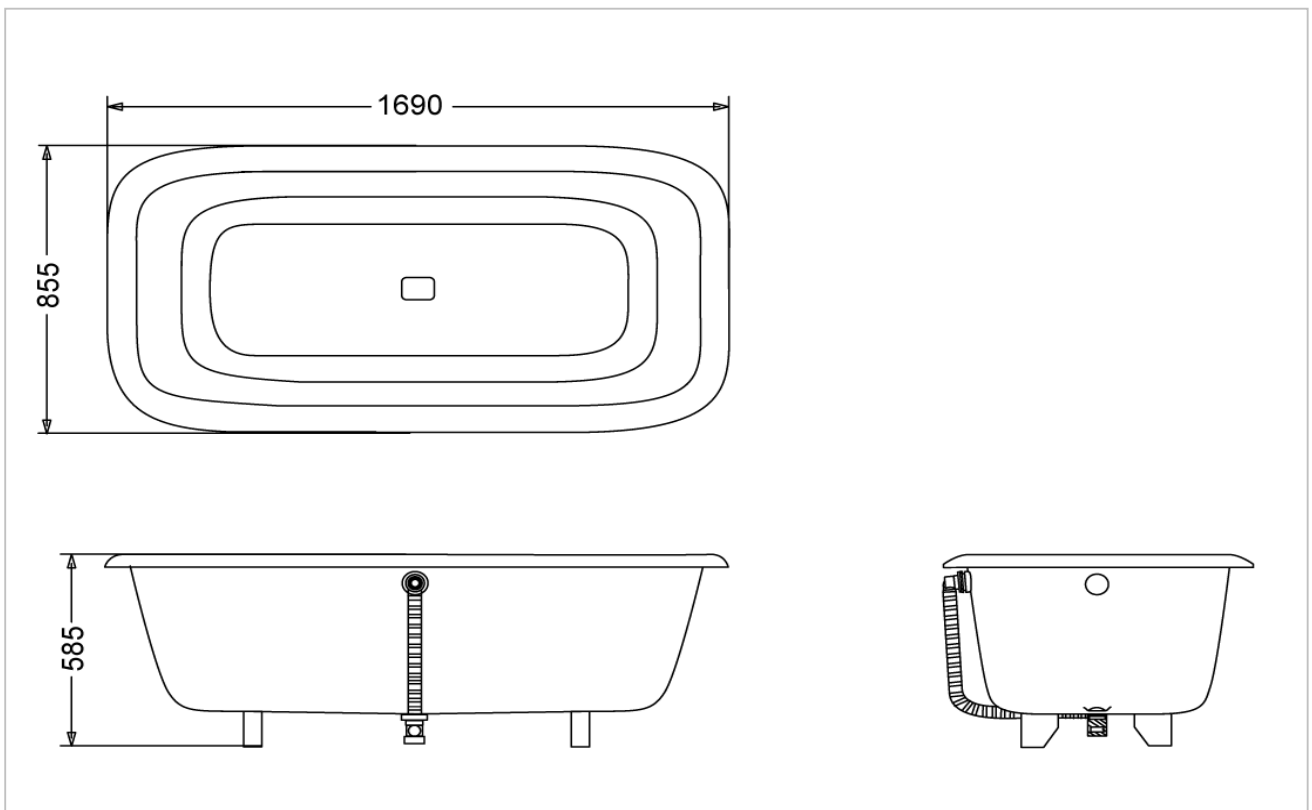

TOTO

BATHTUB

PPY1740PWE

PEARL ACRYLIC

Product Features

Pearl Acrylic Bathtub

Size : 1700W x 580D x 850H mm

Waste Fittings Included