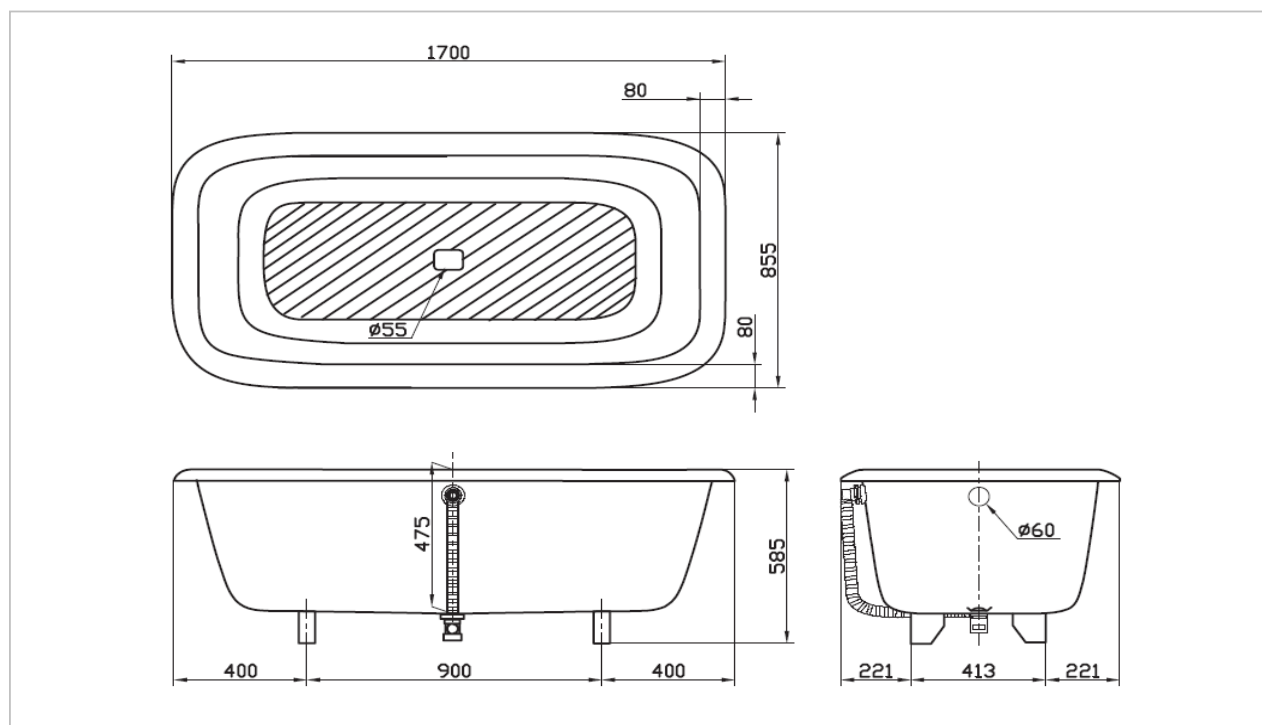

TOTO

BATHTUB

PPY1740PW

"Basic+" Pearl Acrylic Bathtub

Product Features

Size : 1700x855x595 mm

Suggestion Fittings & Parts

Remark : We reserve the right to change some parts for suitability.