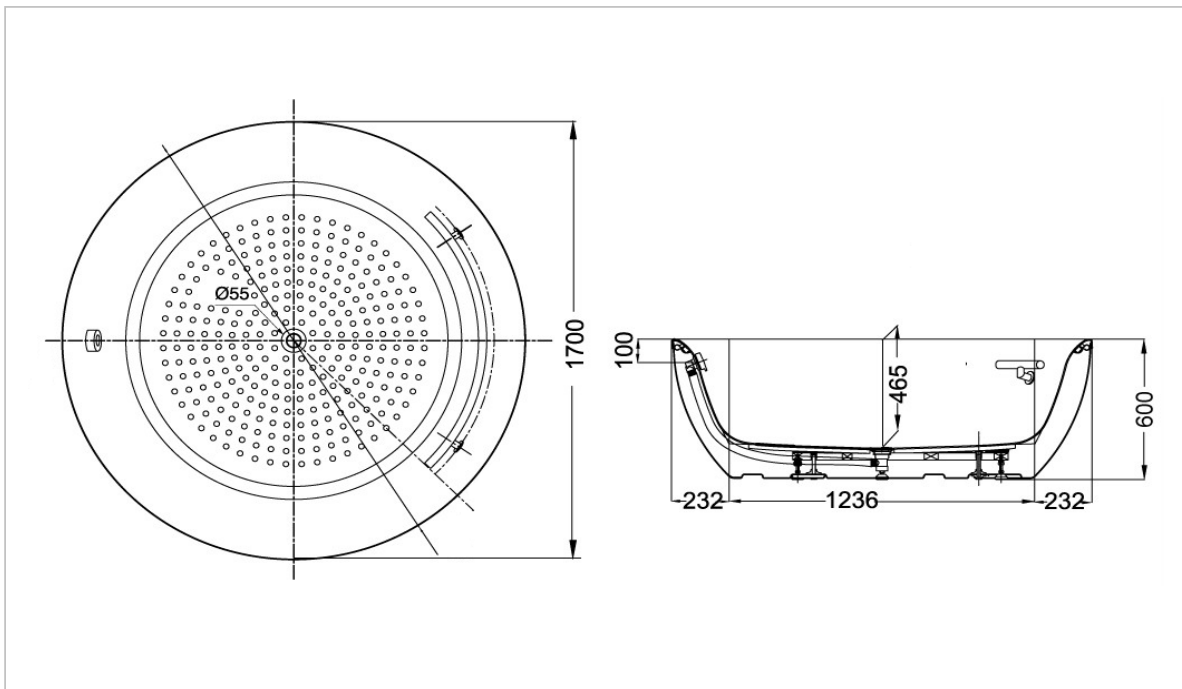

**TOTO**

**BATHTUB**

**PPY1724HPW#F**  
**PPY1724PW#F**  
**PPY1720HPW#F**  
**PPY1720PW#F**

*Pearl Acrylic Bathtub*

Product Features

SIZE : 1700 x 600 mm

Suggestion Fittings & Parts

Remark : We reserve the right to change some parts for suitability.