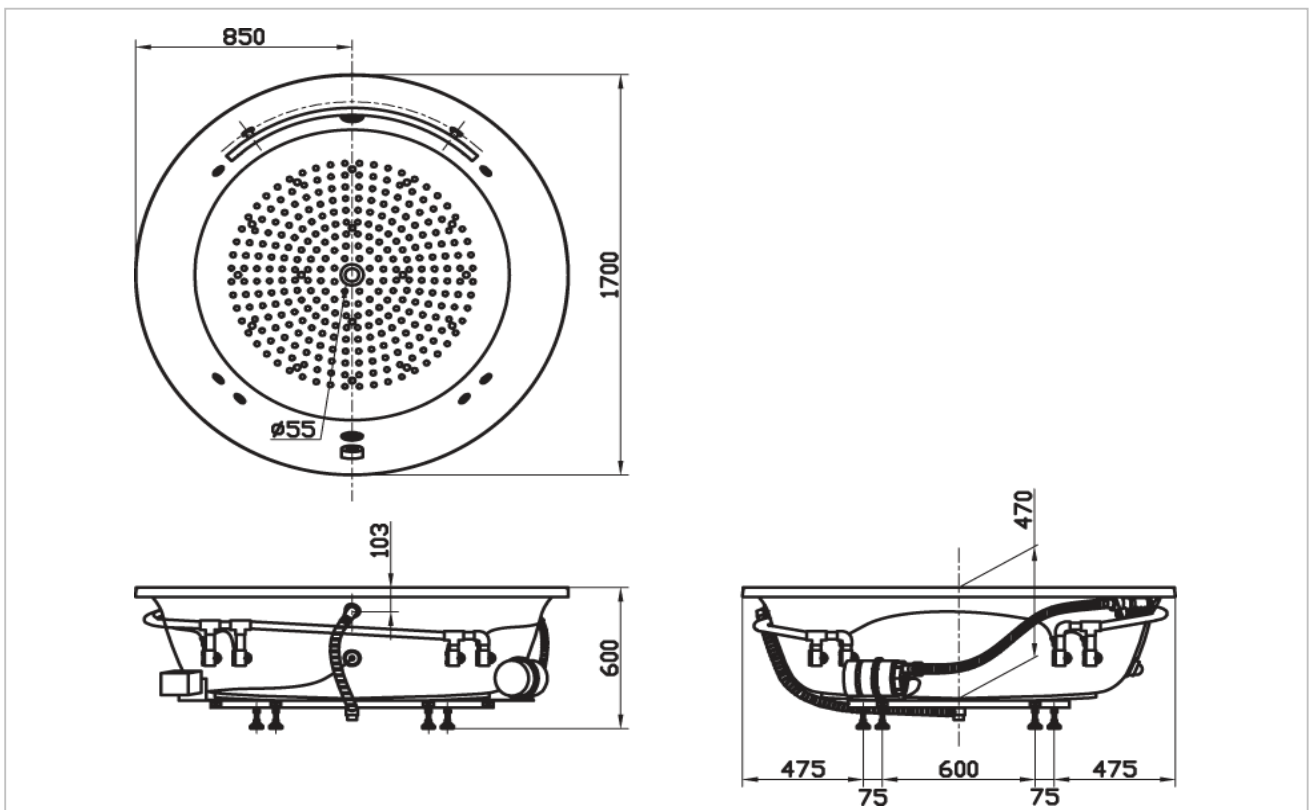

TOTO

BATHTUB

PEARL ACRYLIC

PPYD1720HPWE
PPYK1720HPWE
PPY1720HPWE

Product Features

Pearl Acrylic Bathtub with Hand Grip
Function : Whirlpool & Air-Jet
Size : 1700W x 1700D x 600H mm
Waste Fittings Included
NTP003 = Head Rest
(To be purchased seperately)

PPYK1720HPWE

Function : Whirlpool

PPY1720HPWE

Pearl Acrylic Bathtub with Hand Grip

Suggestion Fittings & Parts

Remark : We reserve the right to change some parts for suitability.

TOTO (THAILAND) CO.,LTD
Bangkok Office : G Tower Grand Rama 9,12th Floor, South Wing, 9 Rama IX Road,
Huaykwang Sub-district,Huaykwang District, Bangkok. 10310 Thailand
Tel : +(66)2-117-9520(AUTO) Fax : +(66)2-117-9527
th.toto.com