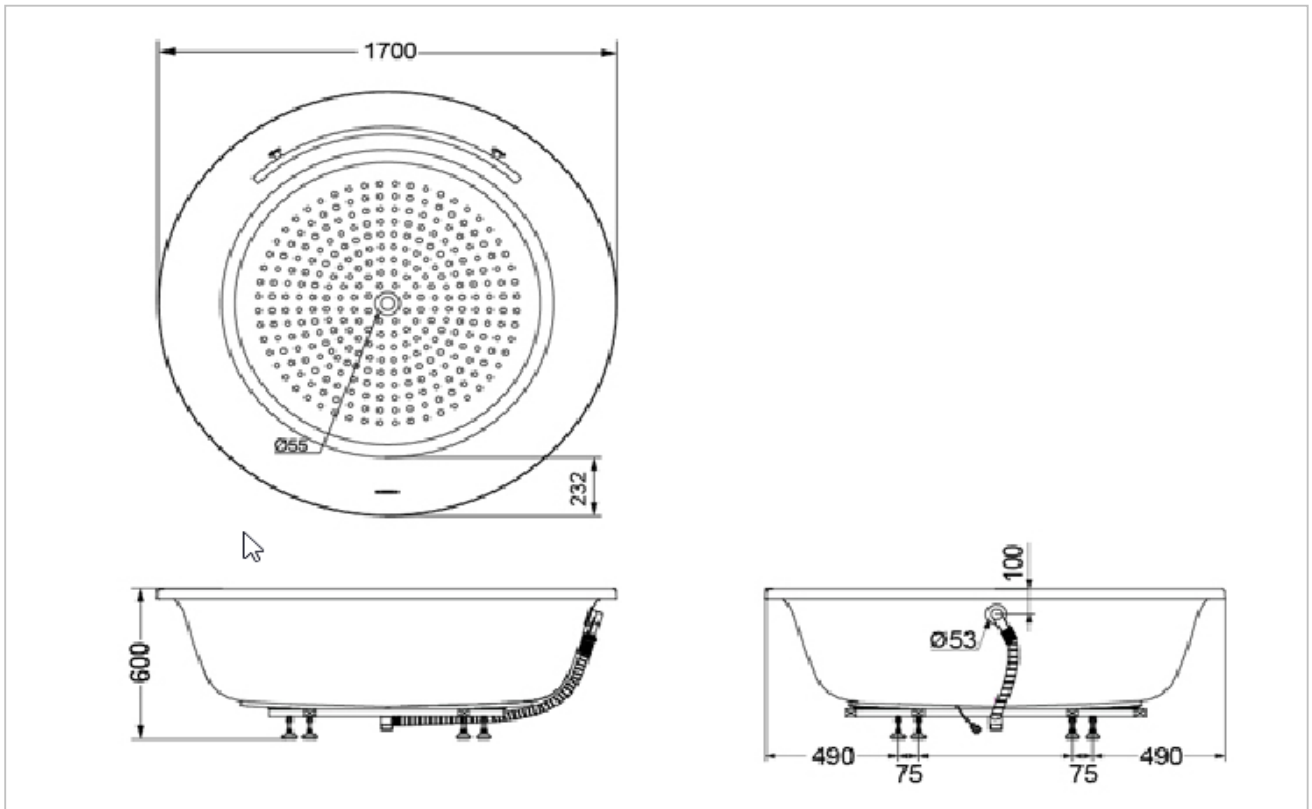

TOTO

BATHTUB

PPYK1720HPTE

PEARL ACRYLIC

Product Features

Pearl Acrylic Bathtub with Hand Grip
Size : 1700W x 1700D x 600H mm

Waste Fittings Included

Suggestion Fittings & Parts