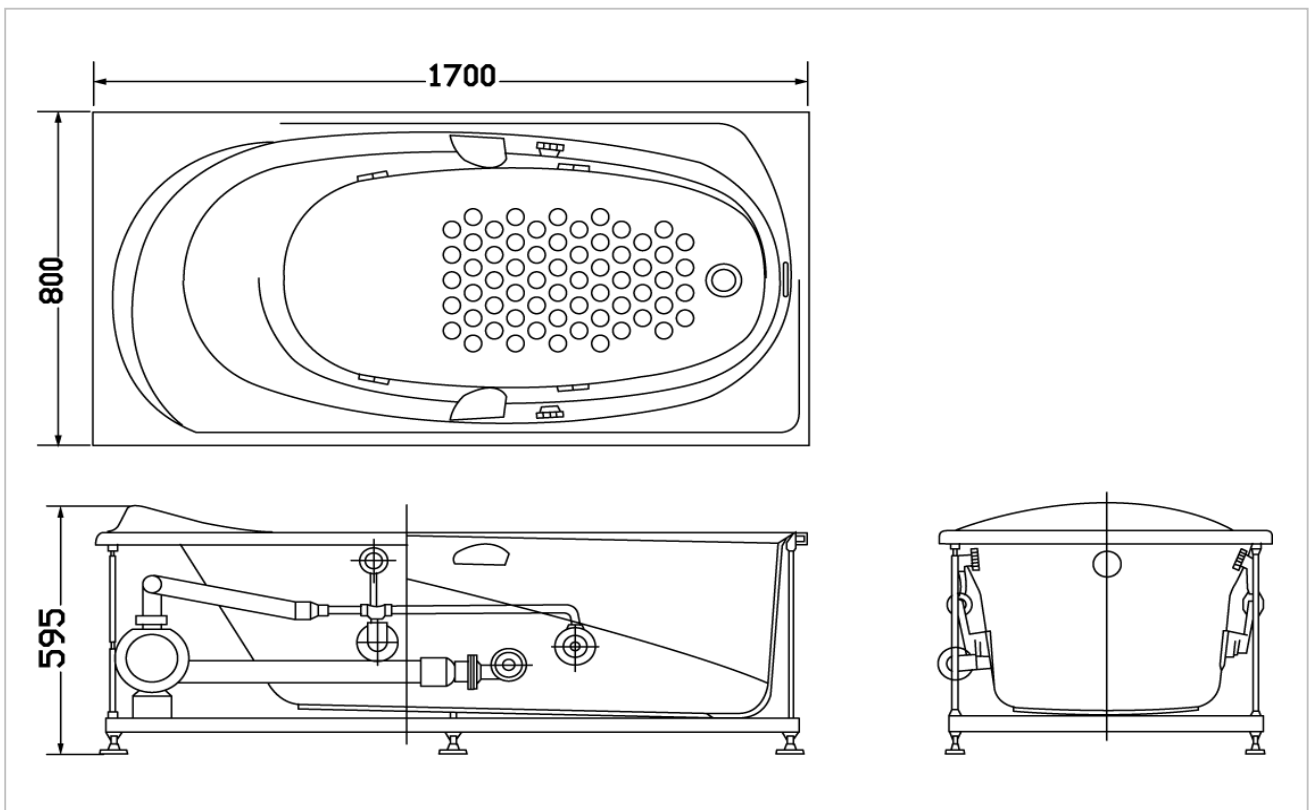

TOTO

BATHTUB

PEARL ACRYLIC

PPYK1710HW/DB
PPYB1710HW/DB
PPY1710HW/DB

Product Features

Pearl Acrylic Bathtub with Hand Grip
Function : Whirlpool
Size : 1700W x 800D x 595H mm
Waste Fittings Included

PPYB1710HW/DB

Function : Air-Jet

PPY1710HW/DB

Pearl Acrylic Bathtub with Hand Grip

Suggestion Fittings & Parts

Remark : We reserve the right to change some parts for suitability.

TOTO (THAILAND) CO.,LTD
Bangkok Office : G Tower Grand Rama 9,12th Floor, South Wing, 9 Rama IX Road,
Huaykwang Sub-district,Huaykwang District, Bangkok. 10310 Thailand
Tel : +(66)2-117-9520(AUTO) Fax : +(66)2-117-9527
th.toto.com