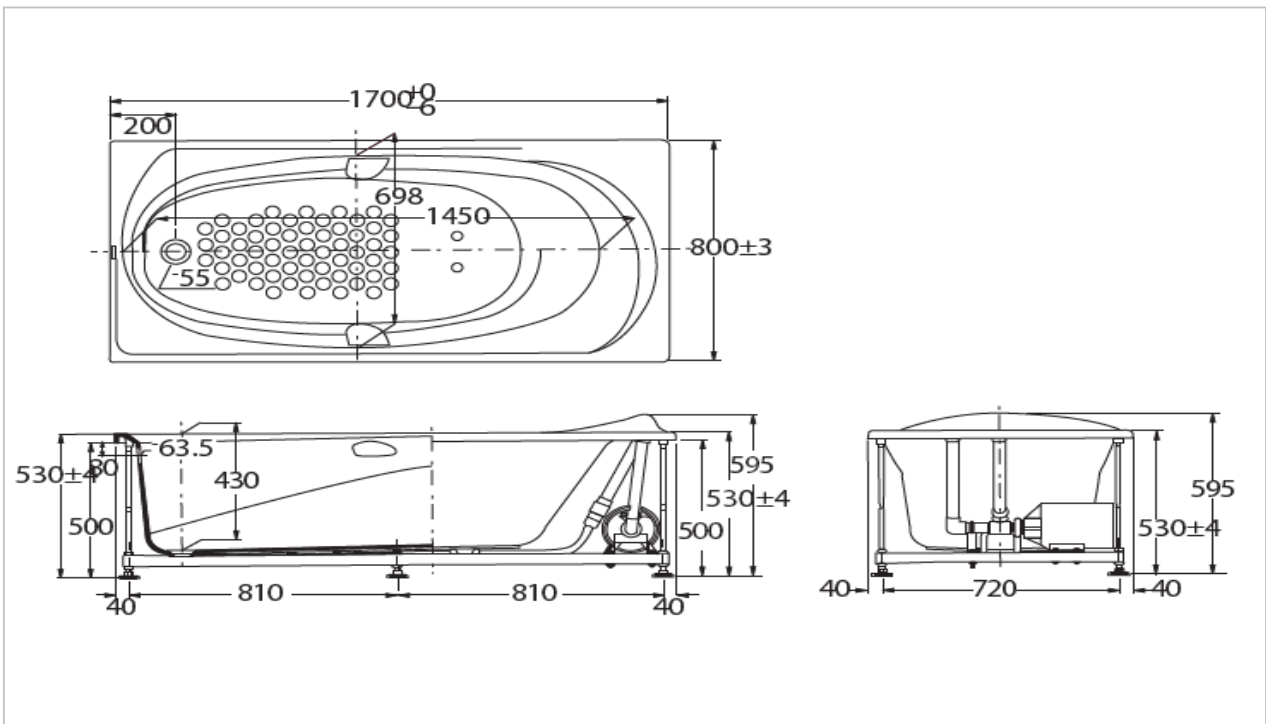

TOTO

BATHTUB

PPY1710HW

"Superior" Pearl Bathtub

Product Features

PPY1710H With Hand Grips
Size : 1700x800x595 mm

Suggestion Fittings & Parts

Remark : We reserve the right to change some parts for suitability.