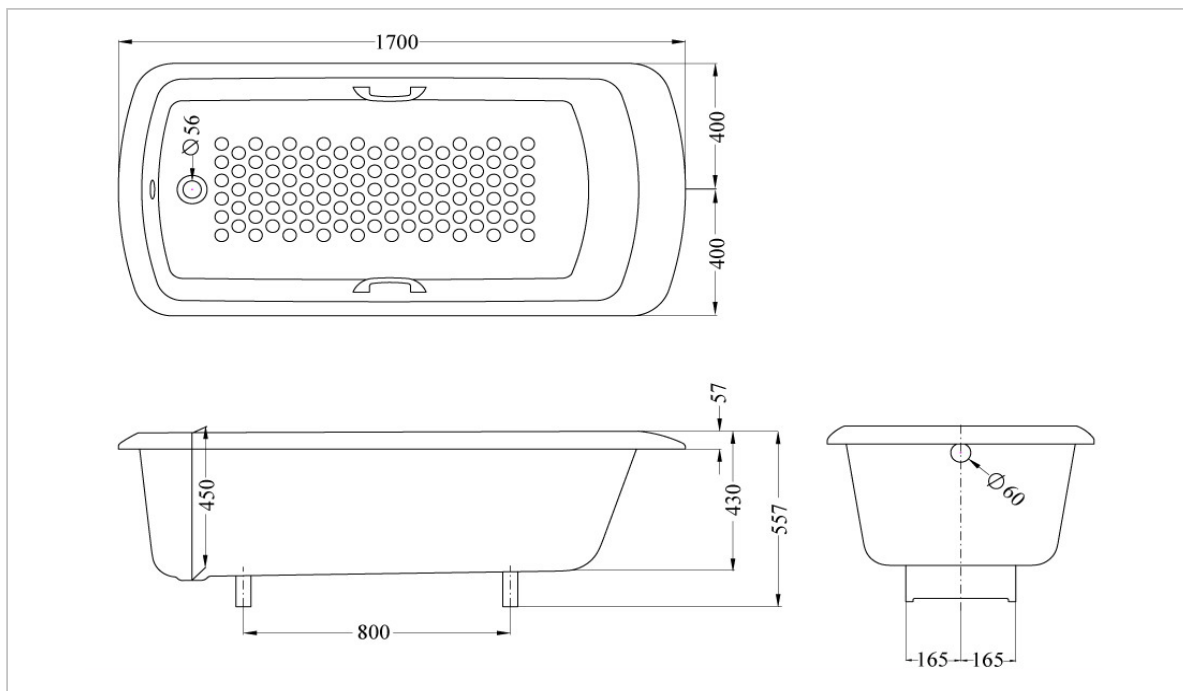

TOTO

BATHTUB

PPY1700HP
PPY1700P

Pearl Acrylic Bathtub

Product Features

SIZE : 1700 x 800 x 557 mm

Suggestion Fittings & Parts

Remark : We reserve the right to change some parts for suitability.