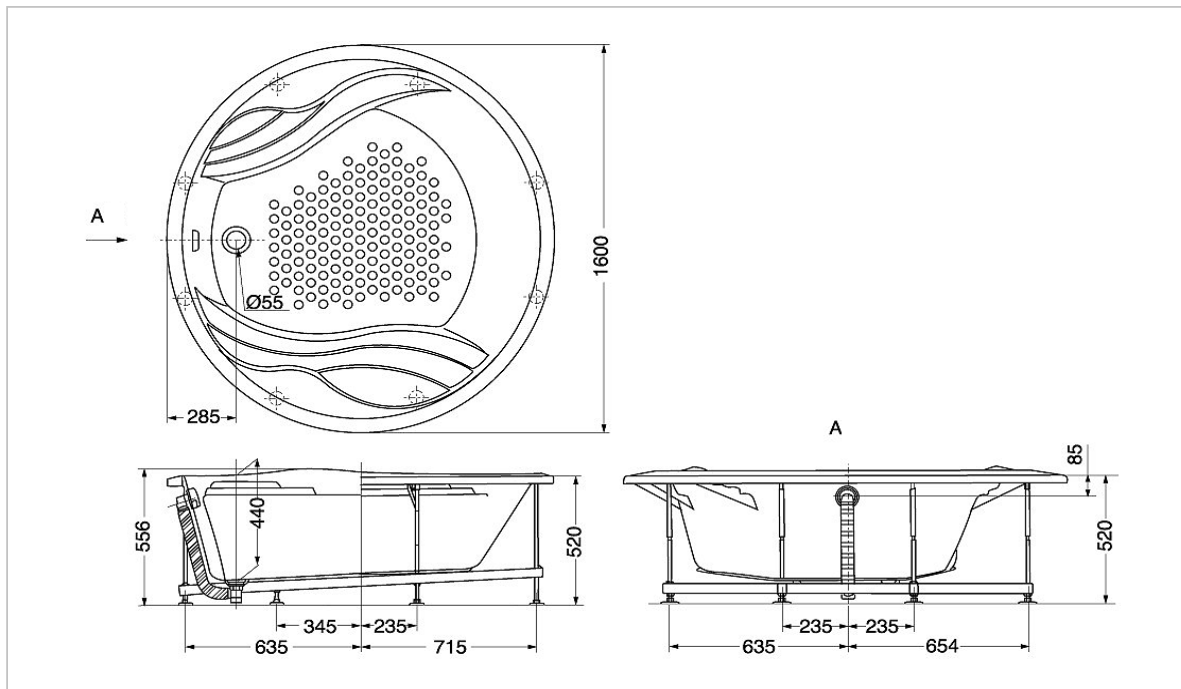

TOTO

BATHTUB

PPY1620PW

Pearl Bathtubs

Product Features

SIZE : 1600 x 1600 x 556 mm

Capacity : 270L

Suggestion Fittings & Parts