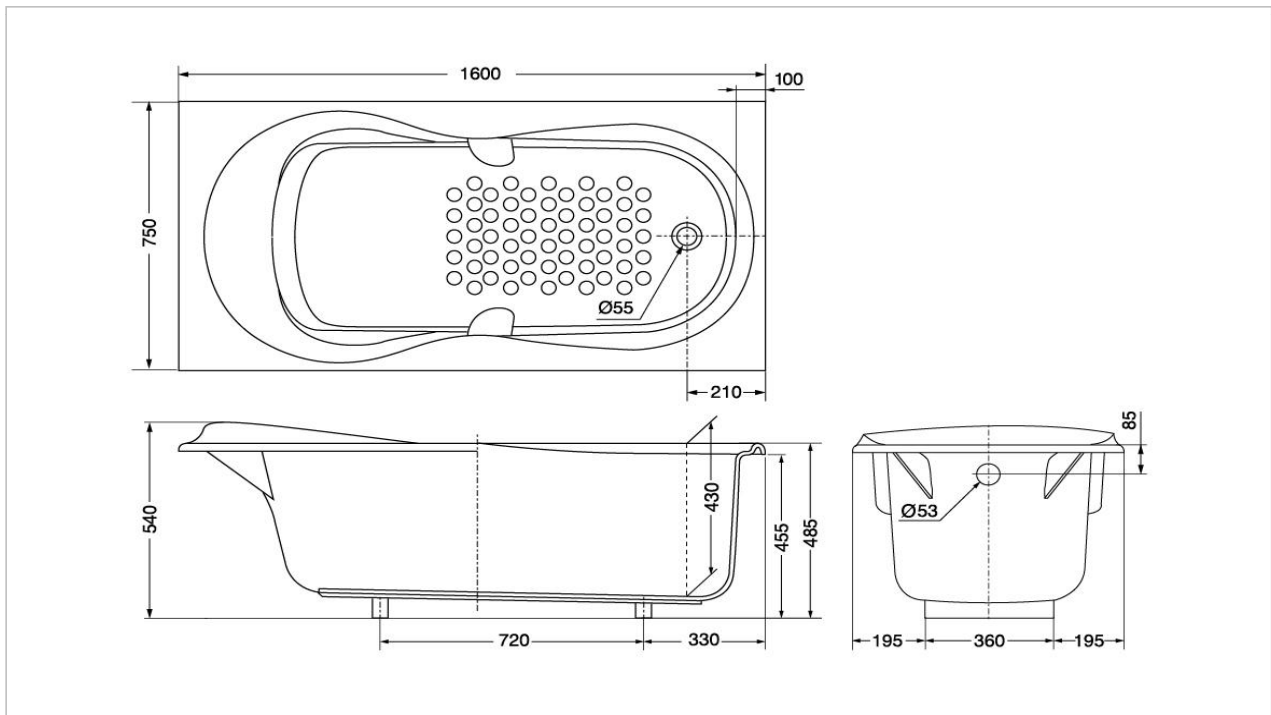

TOTO

BATHTUB

PPY1600HP

Pearl Bathtubs

Product Features

SIZE : 1600 x 750 x 585 mm
Capacity : 200L

Suggestion Fittings & Parts

Remark : We reserve the right to change some parts for suitability.