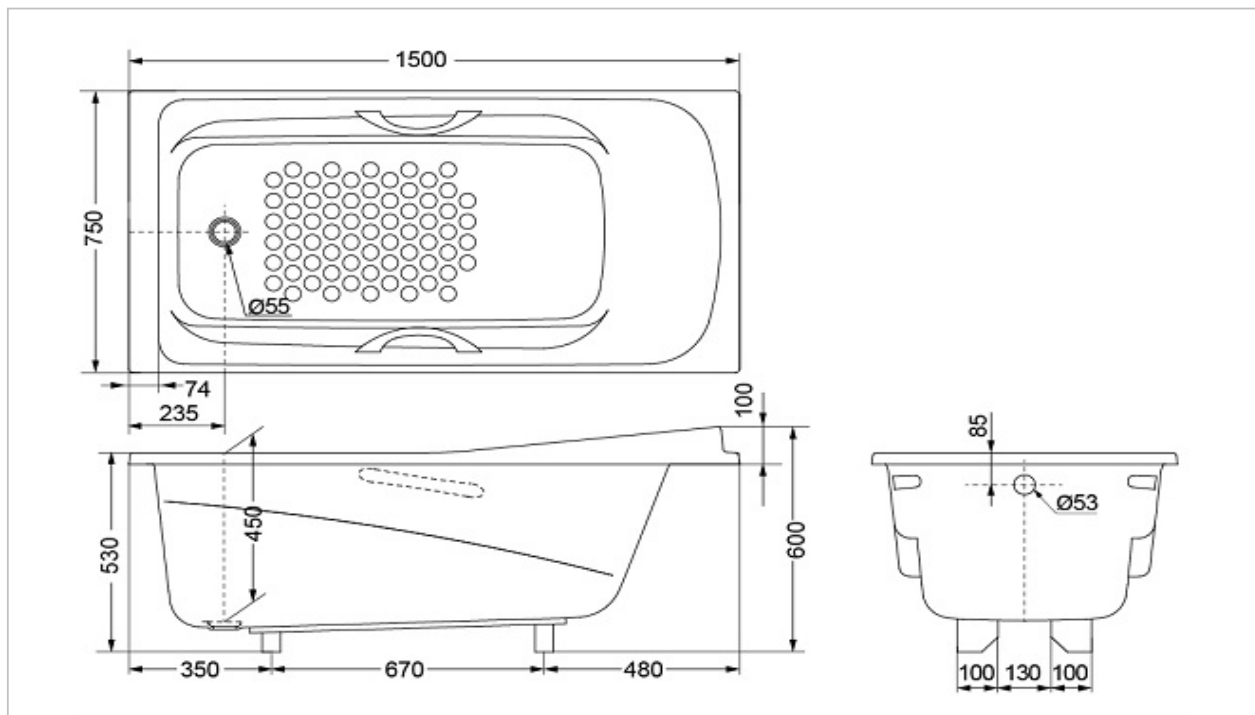

#### Product Features

SIZE : 1500 x 750 x 600 mm