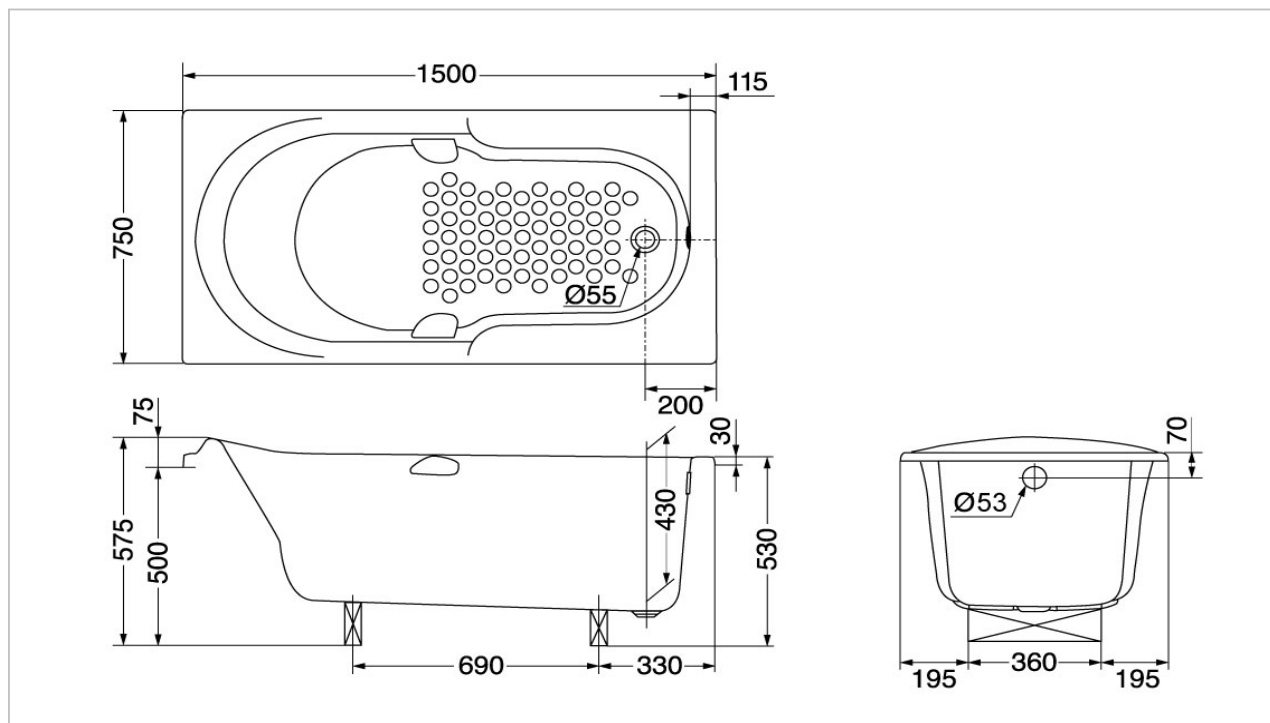

TOTO

BATHTUB

PPY1510HP

Pearl Bathtub

Product Features

Size : 1500 x 750 x 575 mm.

Suggestion Fittings & Parts

Remark : We reserve the right to change some parts for suitability.