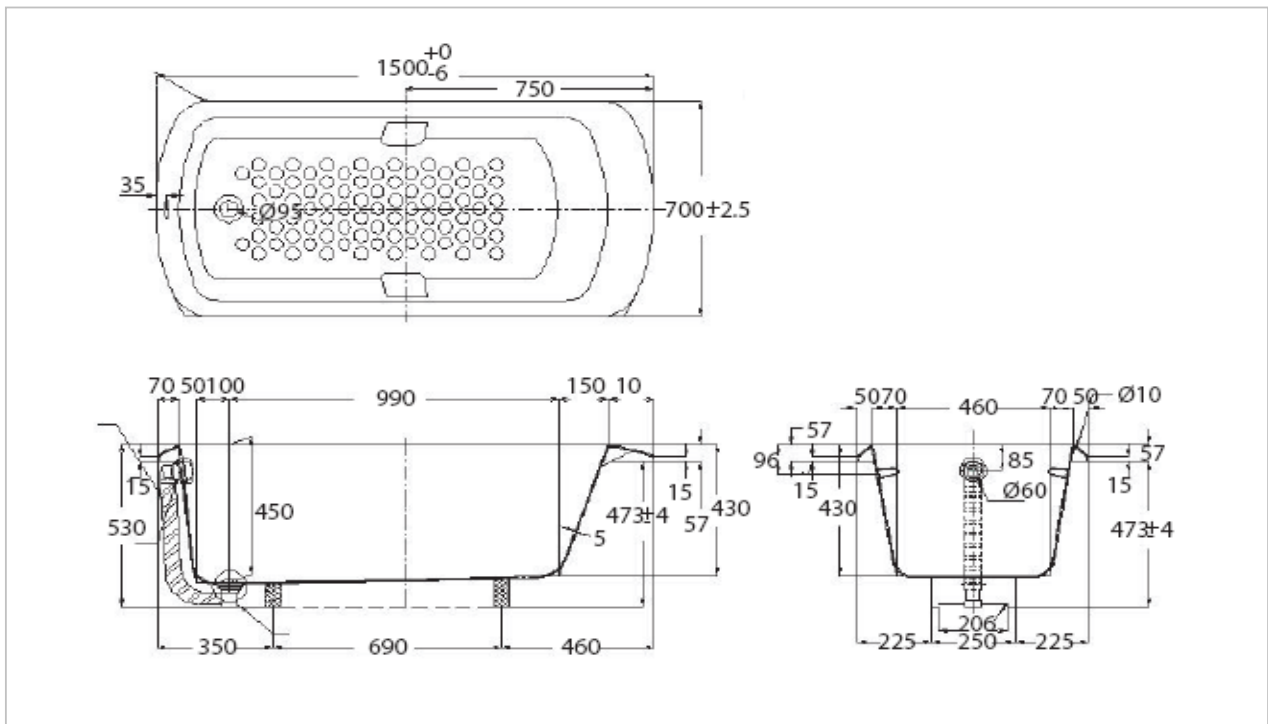

TOTO

BATHTUB

PPY1500H

"European" Pearl Bathtub

Product Features

PEARL Bathtub with Hand Grips
Size : 1500x700x557 mm

Suggestion Fittings & Parts

Remark : We reserve the right to change some parts for suitability.